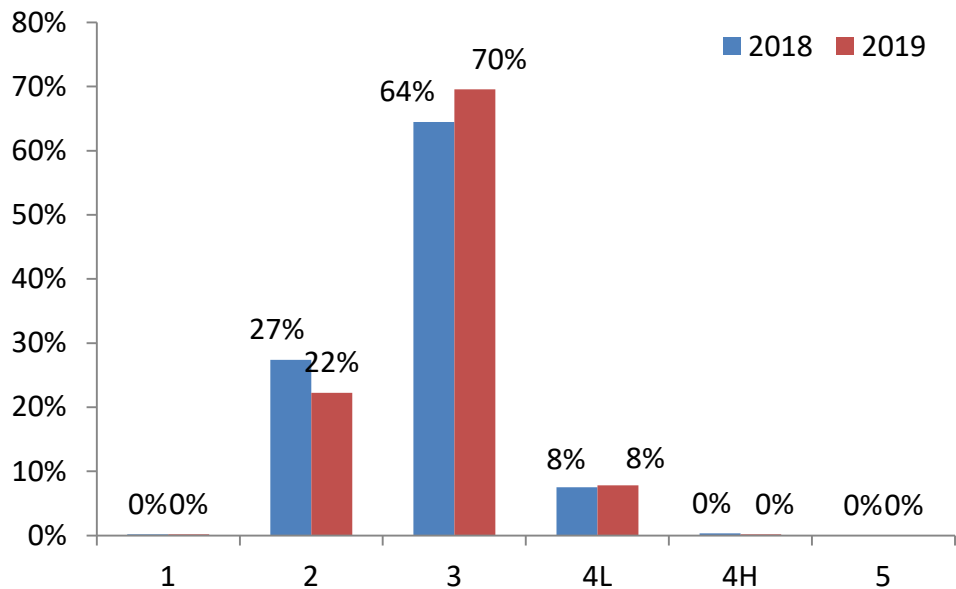

SHEEP CLASSIFICATION QUARTERLY UPDATE OCTOBER-DECEMBER 2019

	E	U	R	O	P
2018	1%	33%	65%	2%	0%
2019	1%	37%	60%	2%	0%

	1	2	3	4L	4H	5
2018	0%	27%	64%	8%	0%	0%
2019	0%	22%	70%	8%	0%	0%