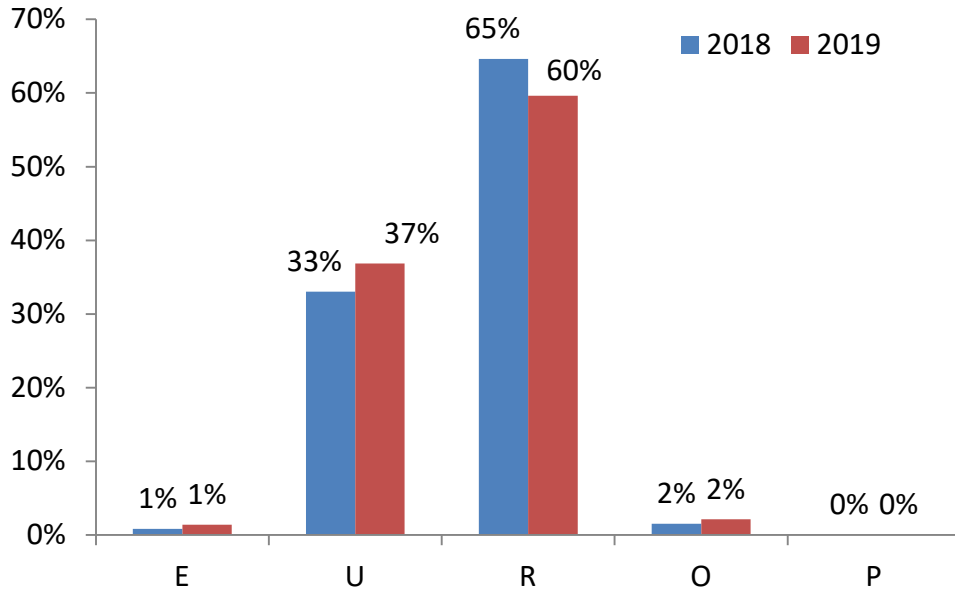

SHEEP CLASSIFICATION QUARTERLY UPDATE OCTOBER-DECEMBER 2019

	E	U	R	O	P
2018	1%	33%	65%	2%	0%
2019	1%	37%	60%	2%	0%

	1	2	3	4L	4H	5
2018	0%	27%	64%	8%	0%	0%
2019	0%	22%	70%	8%	0%	0%