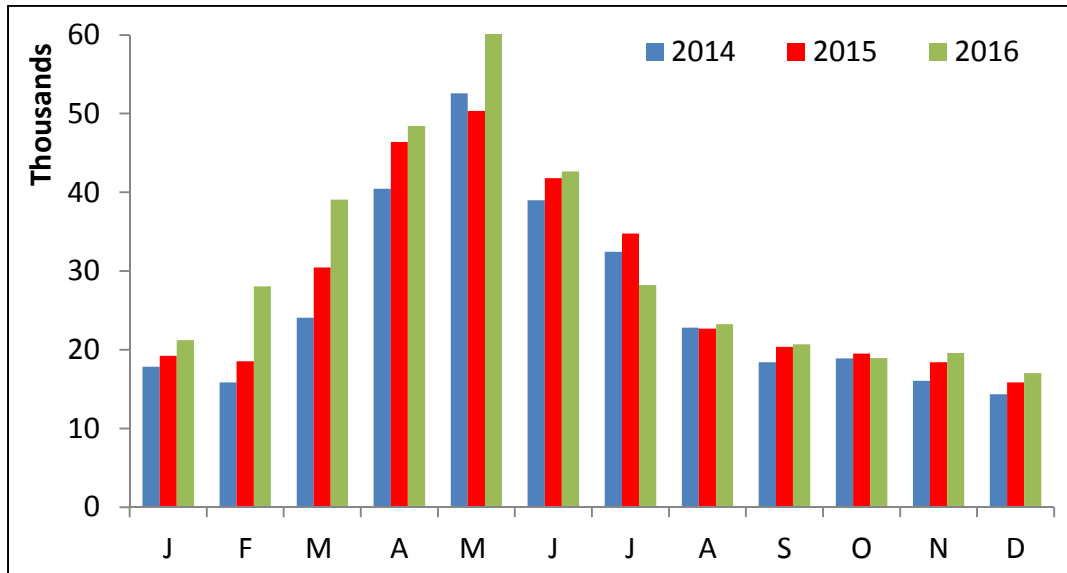

NI Calf Registrations 2016

Beef sired calf registrations

	J	F	M	A	M	J	J	A	S	O	N	D
2015	19210	18545	30437	46409	50349	41797	34775	22685	20369	19514	18423	15865
2016	21201	28054	39070	48437	60231	42676	28235	23256	20686	18932	19598	17042
	+10.4%	+51.3%	+28.4%	+4.4%	+19.6%	+2.1%	-18.8%	+2.5%	+1.6%	-3.0%	+6.4%	+7.4%

Dairy sired calf registrations

	J	F	M	A	M	J	J	A	S	O	N	D
2015	19498	16700	18516	15438	12493	11098	11488	10809	16793	21756	20997	17689
2016	18921	20590	18329	13453	10787	9612	7999	9677	17503	20418	20552	16407
	-3.0%	+23.3%	-1.0%	-12.9%	-13.7%	-13.4%	-30.4%	-10.5%	+4.2%	-6.2%	-2.1%	-7.2%