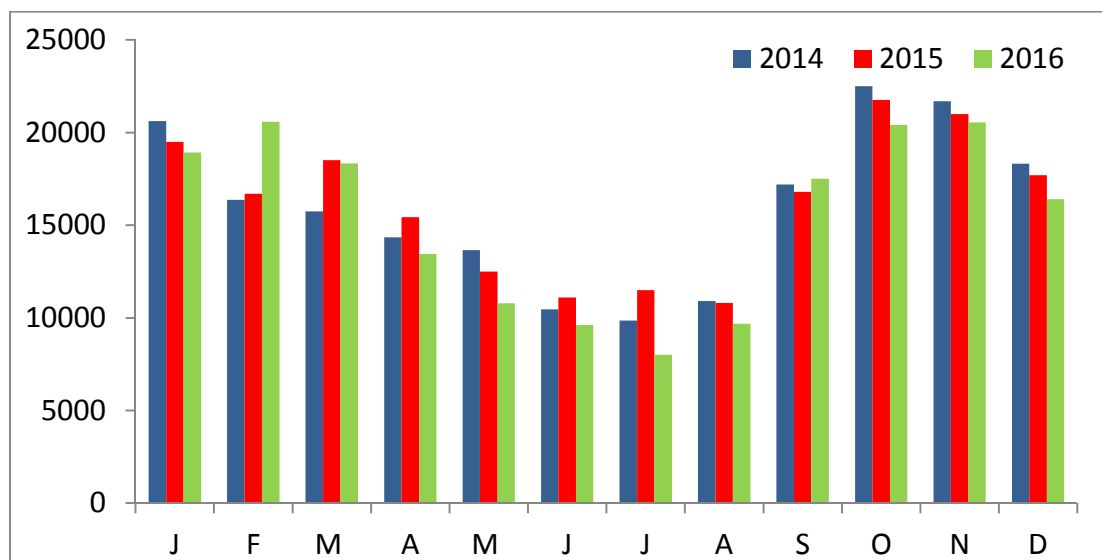

NI Calf Registrations 2016

Beef sired calf registrations

	J	F	M	A	M	J	J	A	S	O	N	D
2015	19210	18545	30437	46409	50349	41797	34775	22685	20369	19514	18423	15865
2016	21201	28054	39070	48437	60231	42676	28235	23256	20686	18932	19598	17042
	+10.4%	+51.3%	+28.4%	+4.4%	+19.6%	+2.1%	-18.8%	+2.5%	+1.6%	-3.0%	+6.4%	+7.4%

Dairy sired calf registrations

	J	F	M	A	M	J	J	A	S	O	N	D
2015	19498	16700	18516	15438	12493	11098	11488	10809	16793	21756	20997	17689
2016	18921	20590	18329	13453	10787	9612	7999	9677	17503	20418	20552	16407
	-3.0%	+23.3%	-1.0%	-12.9%	-13.7%	-13.4%	-30.4%	-10.5%	+4.2%	-6.2%	-2.1%	-7.2%