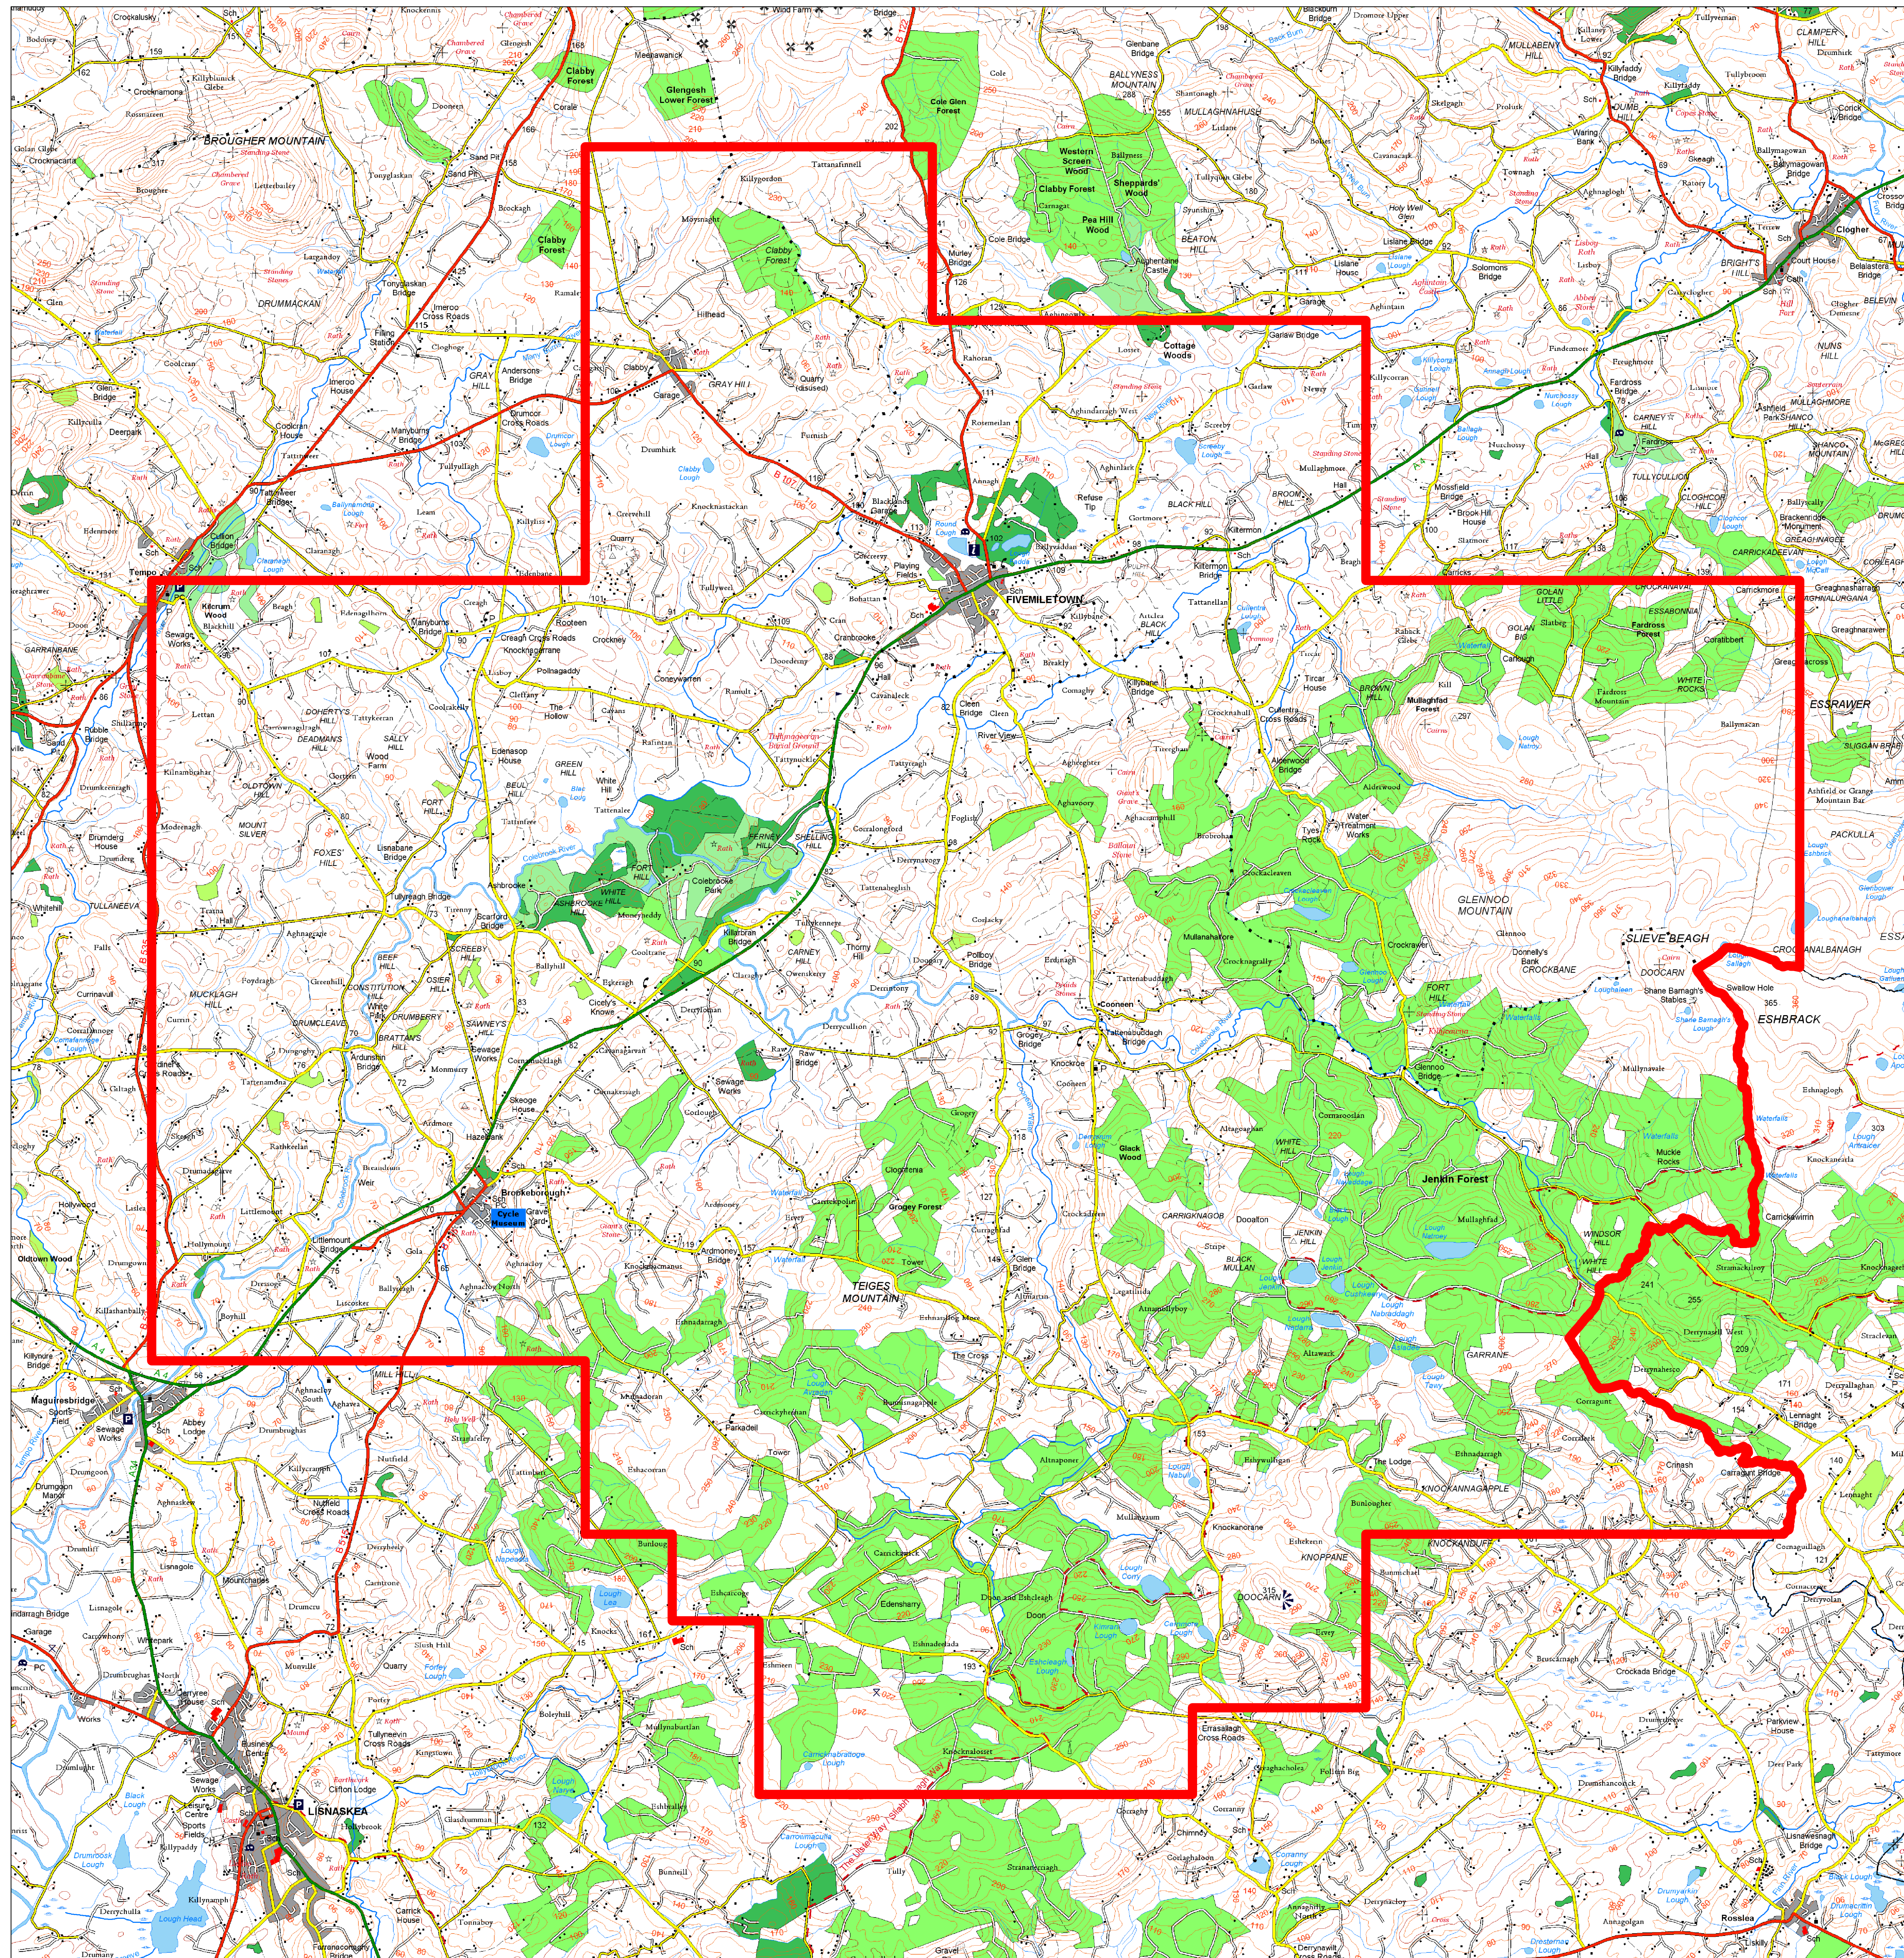

DfE Mineral Prospecting Licence Application Area Karelian Diamond Resources KDR1

Department for the
Economy
www.economy-ni.gov.uk

This material is based on Crown Copyright and is reproduced with the permission of Land and Property Services under delegated authority from the Controller of Her Majesty's Stationery Office.
© Crown Copyright 2017