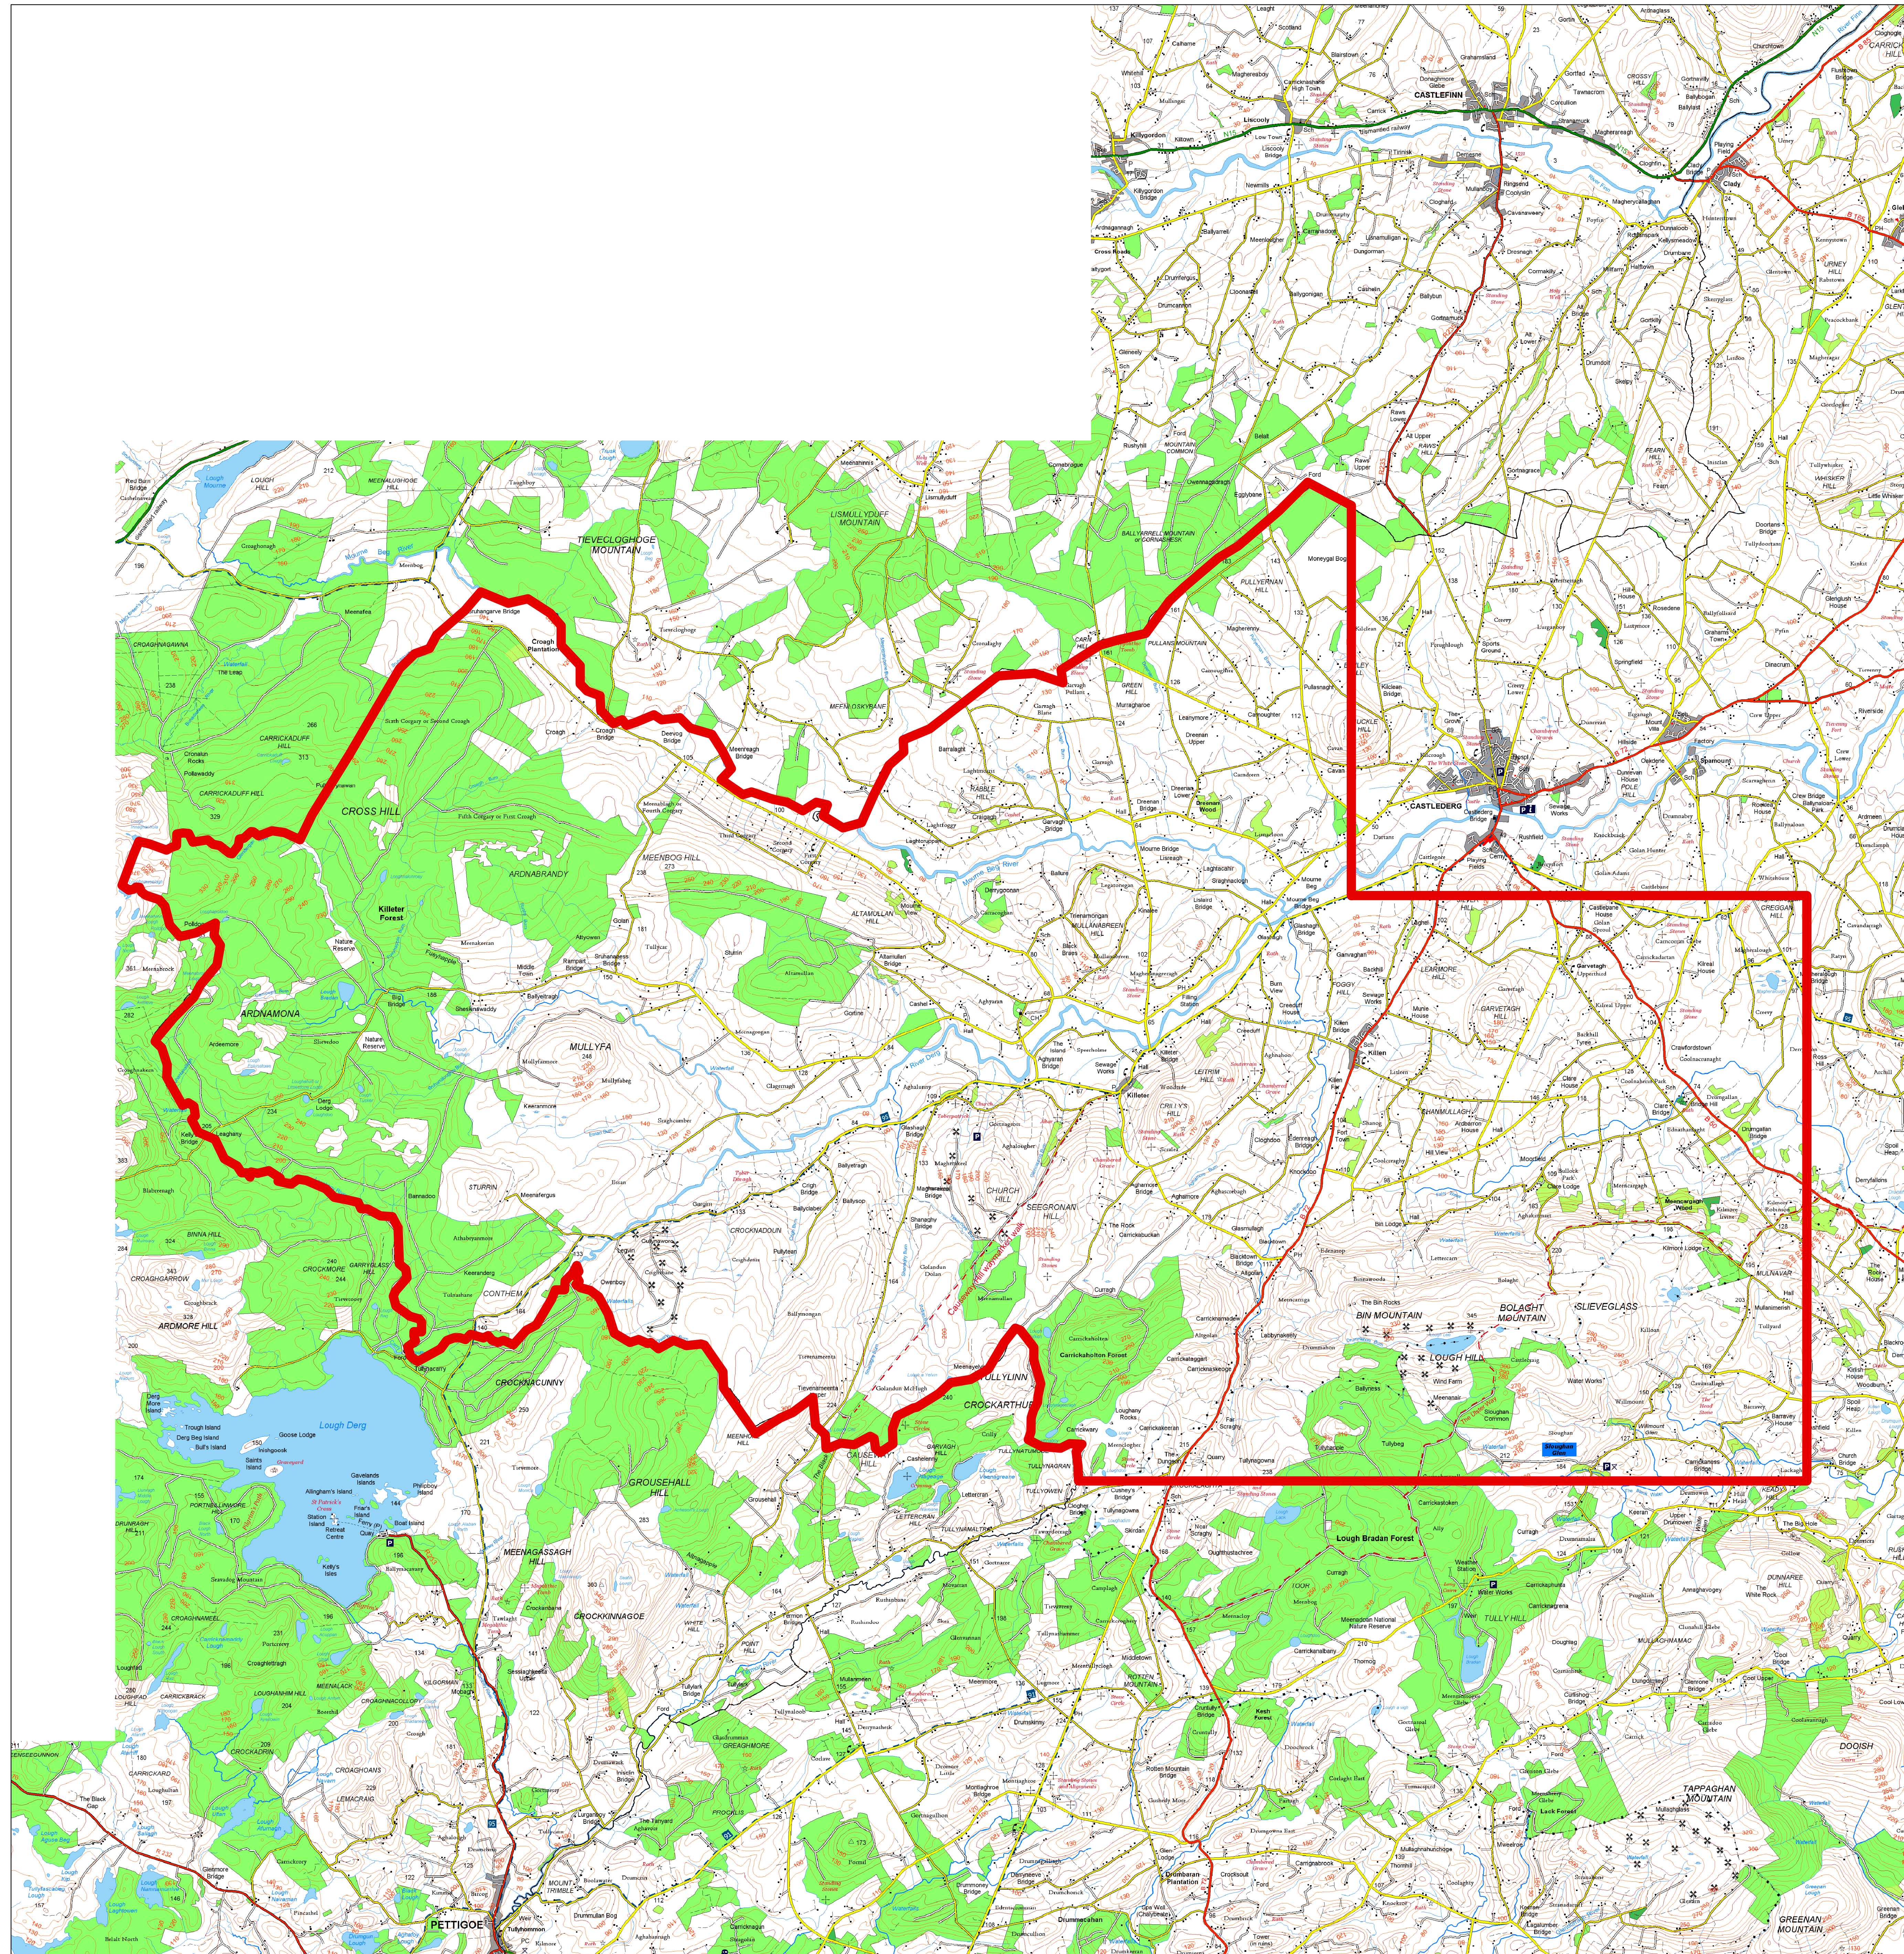

DfE Mineral Prospecting Licence Application Area OM4 Flintridge Resources Ltd

Department for the
Economy
www.economy-ni.gov.uk

This material is based on Crown Copyright and is reproduced with the permission of Land and Property Services under delegated authority from the Controller of Her Majesty's Stationery Office.
© Crown Copyright 2017