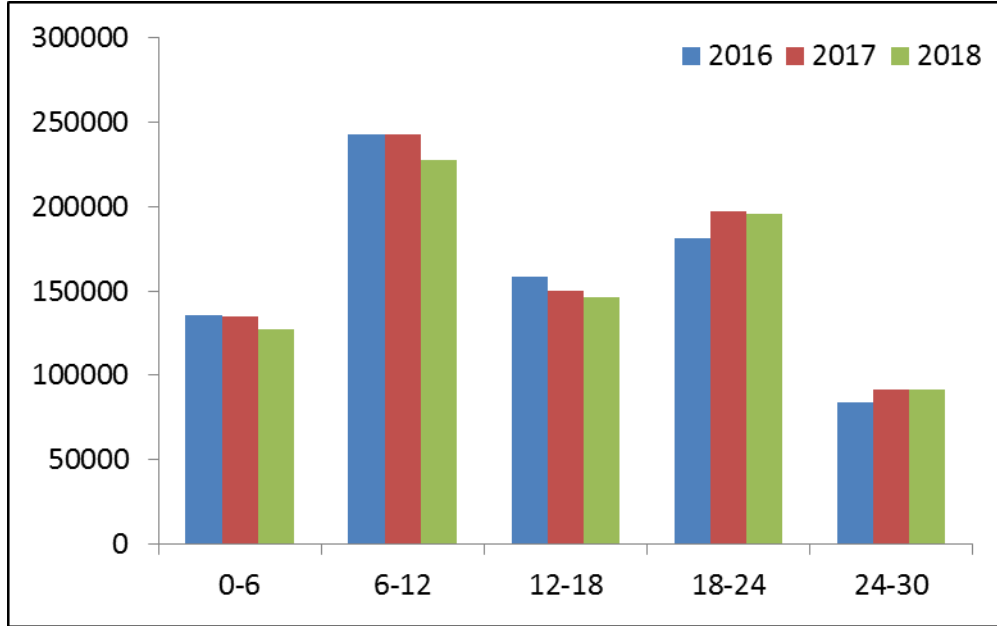

Cattle for Beef Production on NI Farms
October 2018

Cattle for beef production aged 0-30 months

	2016	2017	2018	2017/2018	2016/2018
0-6	135977	134975	127113	-5.8%	-6.5%
6-12	243071	242591	227851	-6.1%	-6.3%
12-18	158766	150310	146207	-2.7%	-7.9%
18-24	181222	197313	196044	-0.6%	8.2%
24-30	84174	91774	91773	0.0%	9.0%

Beef sired male cattle aged 0-30 months

	2016	2017	2018	2017/2018	2016/2018
0-6	60373	60369	57244	-5.2%	-5.2%
6-12	111271	113038	105789	-6.4%	-4.9%
12-18	68743	66285	64294	-3.0%	-6.5%
18-24	77020	84770	84080	-0.8%	9.2%
24-30	27914	31481	33517	6.5%	20.1%

Beef sired female cattle aged 0-30 months

	2016	2017	2018	2017/2018	2016/2018
0-6	57890	57057	54079	-5.2%	-6.6%
6-12	107532	109065	103030	-5.5%	-4.2%
12-18	69728	67636	66281	-2.0%	-4.9%
18-24	89073	99004	101012	2.0%	13.4%
24-30	47908	51137	50820	-0.6%	6.1%

Dairy sired male cattle aged 0-30 months

	2016	2017	2018	2017/2018	2016/2018
0-6	17714	17549	15790	-10.0%	-10.9%
6-12	24268	20488	19032	-7.1%	-21.6%
12-18	20295	16389	15632	-4.6%	-23.0%
18-24	15129	13539	10952	-19.1%	-27.6%
24-30	8352	9156	7436	-18.8%	-11.0%