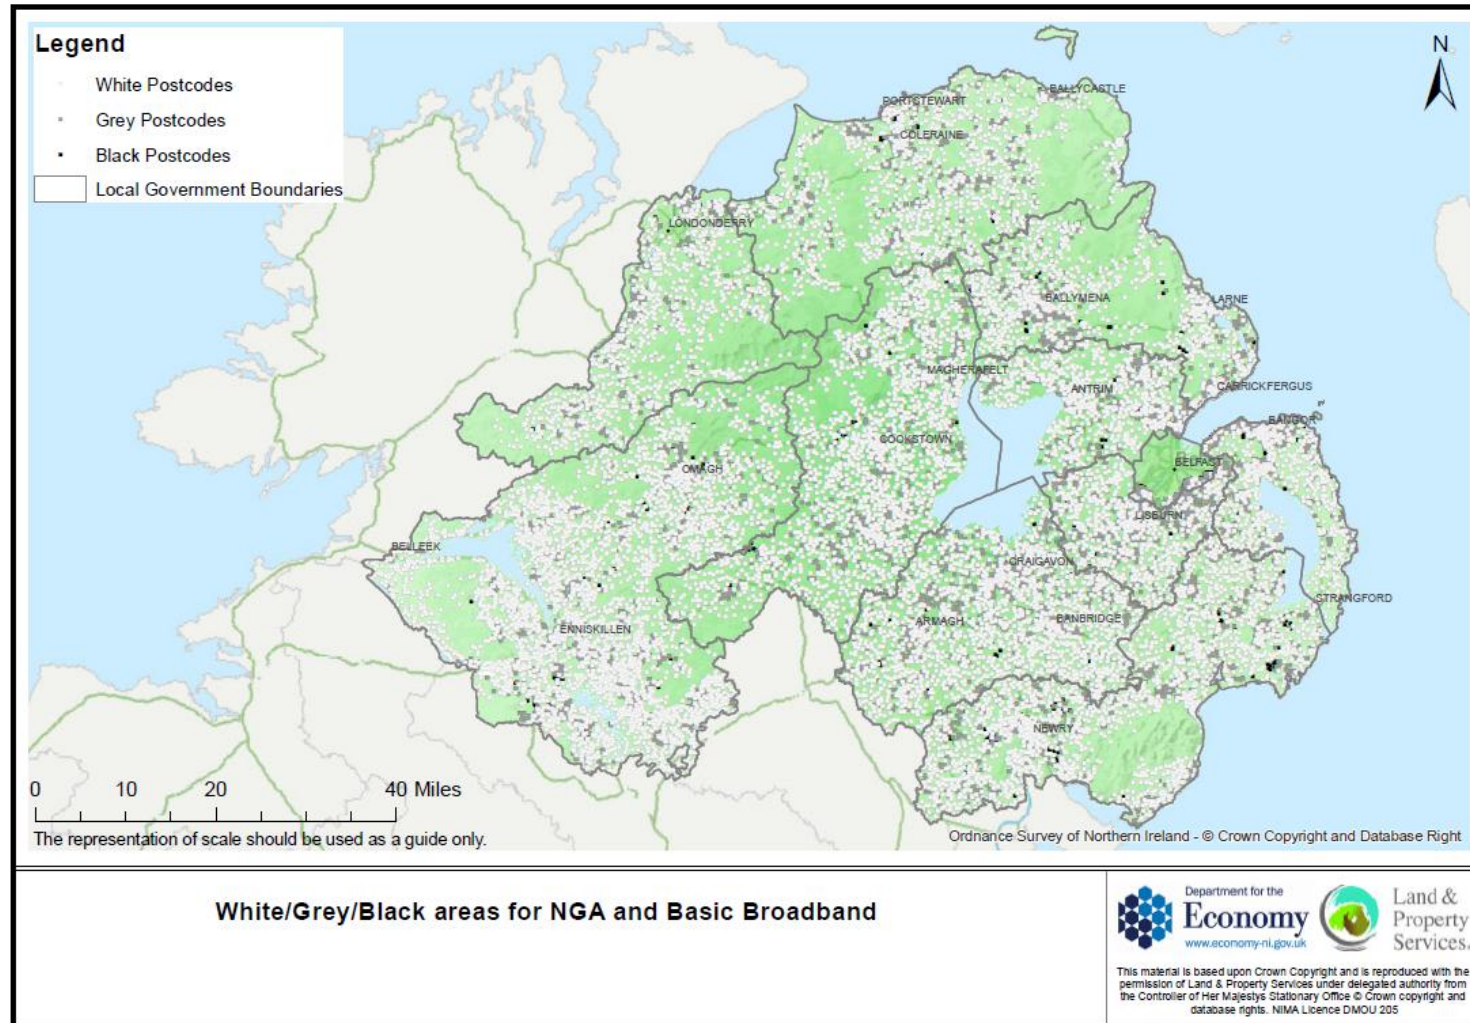

Annex A

Notes

White - areas where NGA networks do not exist and are not likely to be built within 3 years.

Grey - areas where one NGA network exists or is likely to be built within 3 years.

Black - areas where more than one NGA network exists or is likely to be built within 3 years.