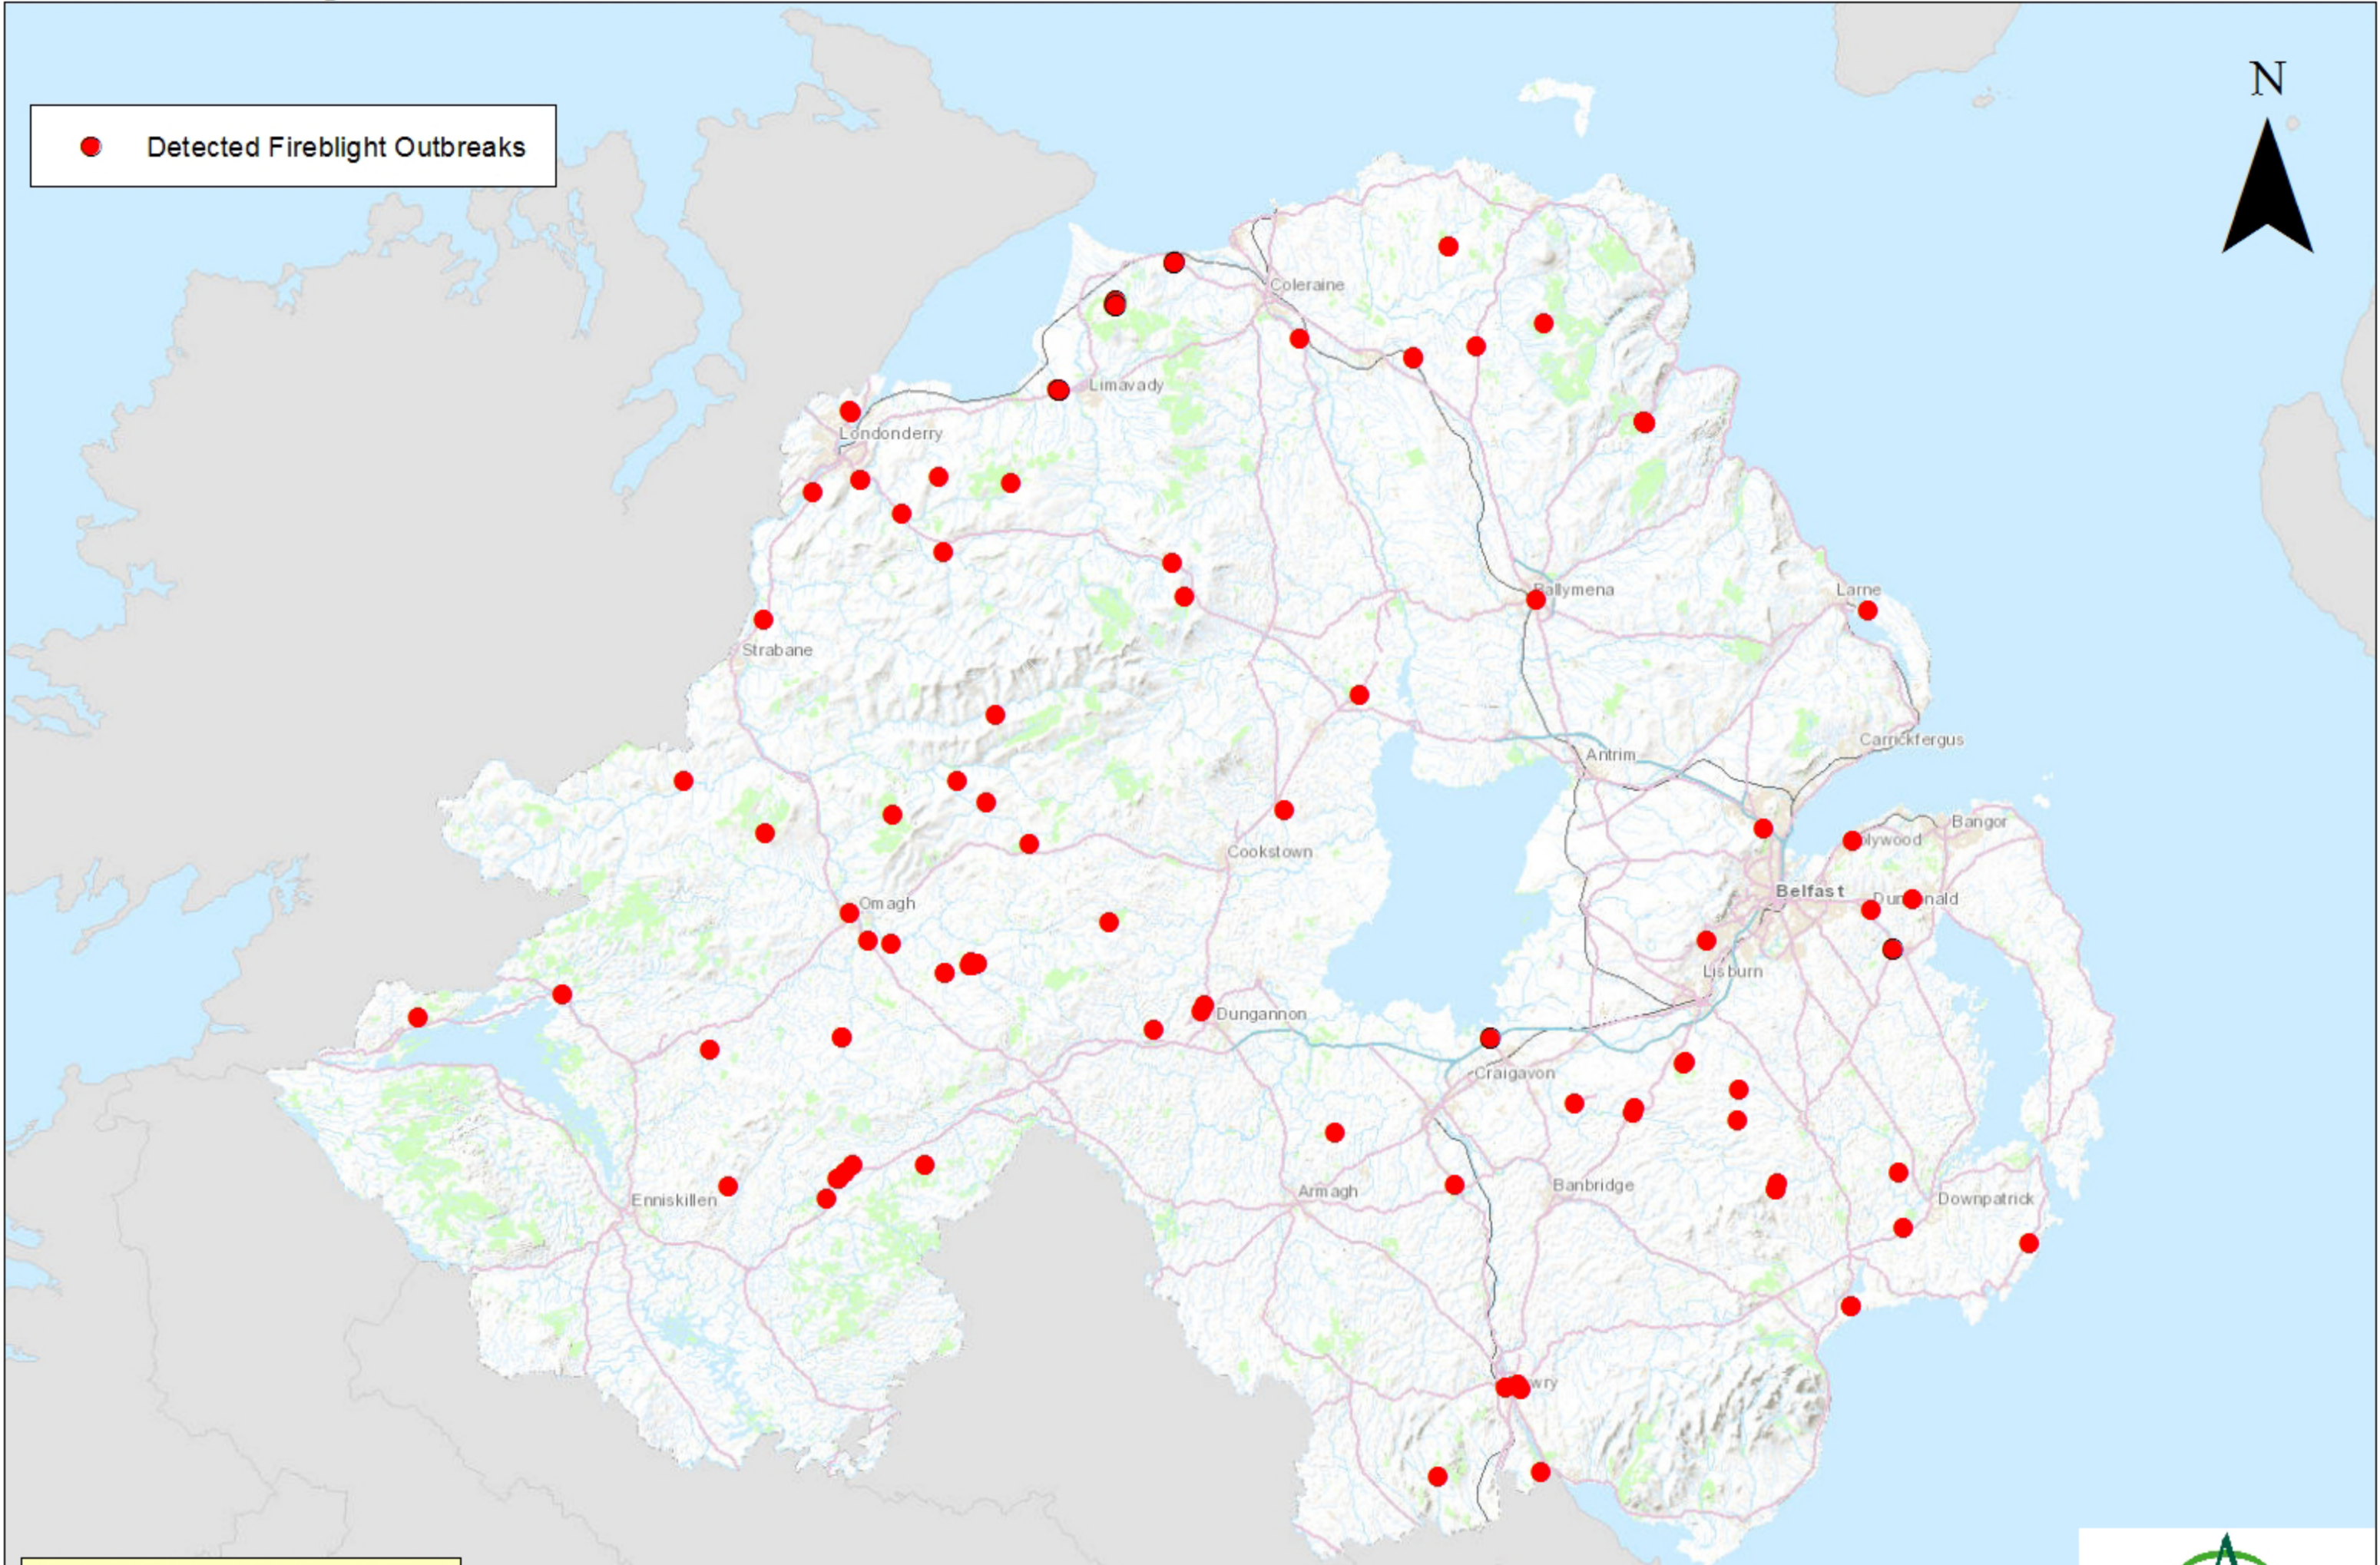

Detected Fireblight Outbreaks 2015

● Detected Fireblight Outbreaks

This material is based on Crown Copyright and is reproduced with the permission of Land and Property Services under delegated authority from the controller of Her Majesty's Stationery Office. Crown Copyright and database rights NIMA EMOU2011

Ordnance Survey of Northern Ireland - © Crown Copyright and Database Right (2015), Ordnance Survey of Northern Ireland - © Crown Copyright and Database Right (2015)