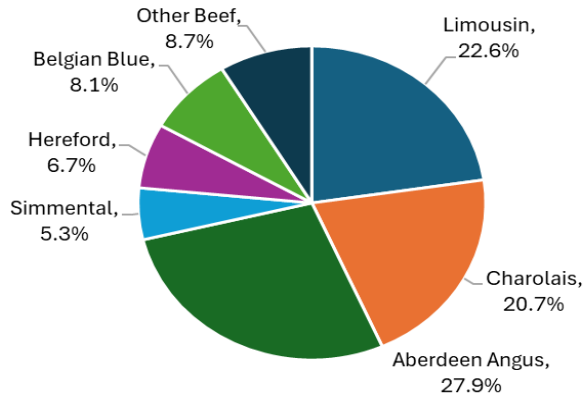

YTD Beef sired registration by breed