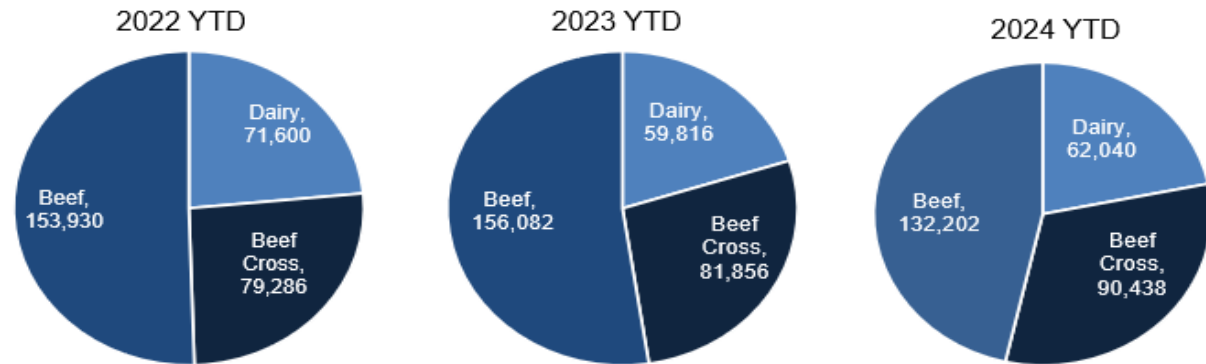

Total calf registrations by type

LMC does not guarantee the accuracy or completeness of any third party information provided in or included with this publication. LMC hereby disclaims any responsibility for error, omission or inaccuracy in the information, misinterpretation or any other loss, disappointment, negligence or damage caused by reliance on third party information.