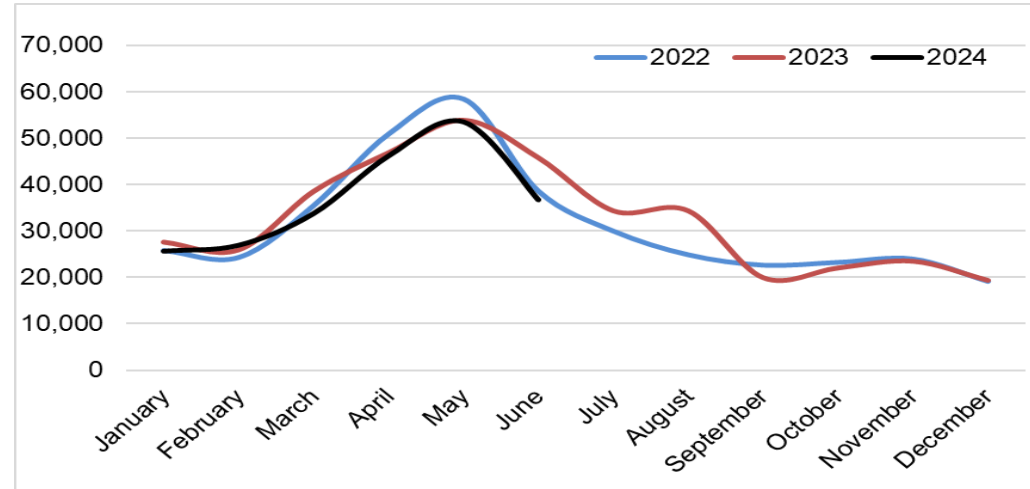

Title: Calf registrations Northern Ireland June 2024

Source: Livestock and Meat Commission/NIFAIS data

Date: 01 July 2024

Contact: bulletin@lmcni.com

Website www.lmcni.com

Market Information Department

Total beef sired calf registrations

	2022	2023	2024	YoY% Diff
January	25,802	27,658	25,733	-7.0%
February	24,321	26,008	27,016	+3.9%
March	35,531	38,552	33,822	-12.3%
April	50,978	46,830	46,165	-1.4%
May	58,562	53,798	53,476	-0.6%
June	38,616	45,734	36,746	-19.7%
July	29,997	34,369		
August	24,880	34,369		
September	22,633	20,032		
October	23,245	22,128		
November	23,966	23,557		
December	19,123	19,457		
Total YTD	233,810	238,580	222,958	-6.5%