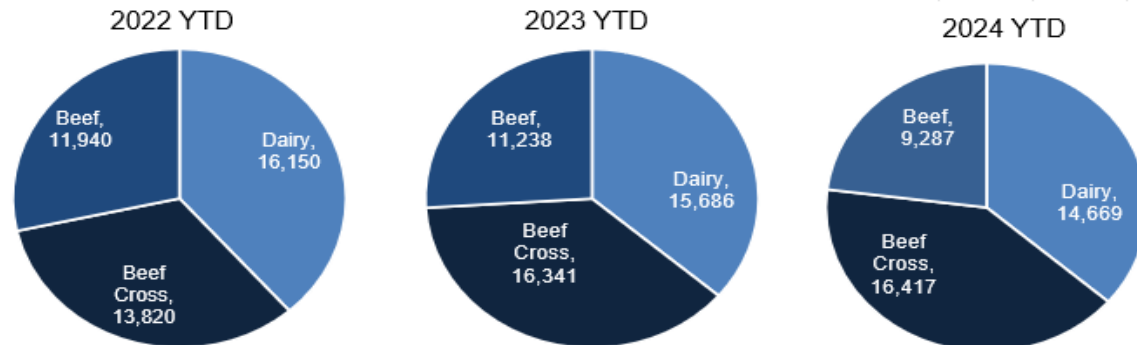

LMC does not guarantee the accuracy or completeness of any third party information provided in or included with this publication. LMC hereby disclaims any responsibility for error, omission or inaccuracy in the information, misinterpretation or any other loss, disappointment, negligence or damage caused by reliance on third party information.