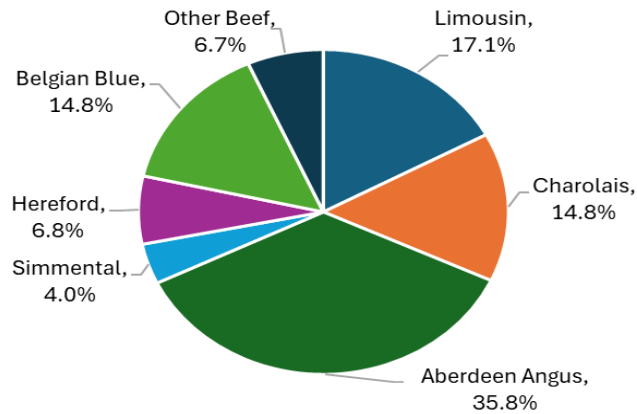

YTD Beef sired registration by breed

Total calf registrations by type