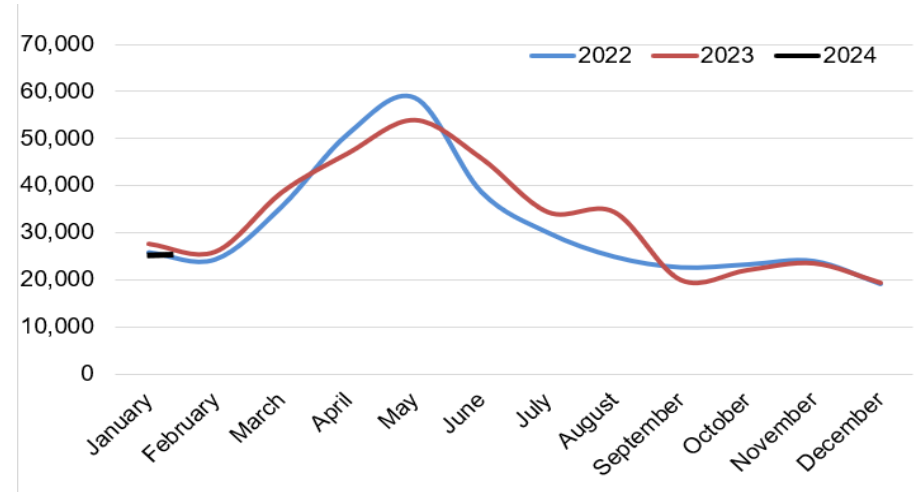

**Title: Calf registrations Northern Ireland January 2024**

Source: Livestock and Meat Commission/NIFAIS data  
 Date: 09 February 2024  
 Contact: bulletin@lmcni.com  
 Website: www.lmcni.com

Market Information Department

**Total beef sired calf registrations**

	2022	2023	2024	YoY% Diff
January	25,802	27,658	25,733	-7.0%
February	24,321	26,008		
March	35,531	38,552		
April	50,978	46,830		
May	58,562	53,798		
June	38,616	45,734		
July	29,997	34,369		
August	24,880	34,369		
September	22,633	20,032		
October	23,245	22,128		
November	23,966	23,557		
December	19,123	19,457		
<b>Total YTD</b>	<b>377,654</b>	<b>392,492</b>	<b>25,733</b>	