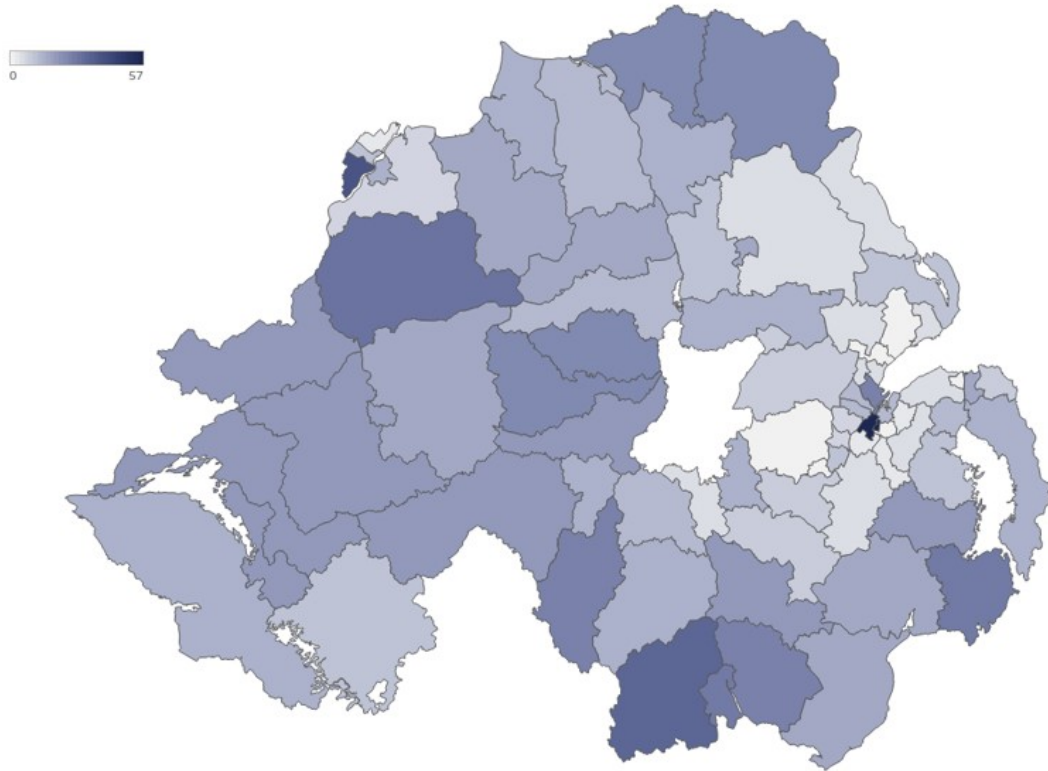

Liquor licences at District Electoral Area (DEA) level

Liquor licences held by public houses by DEA