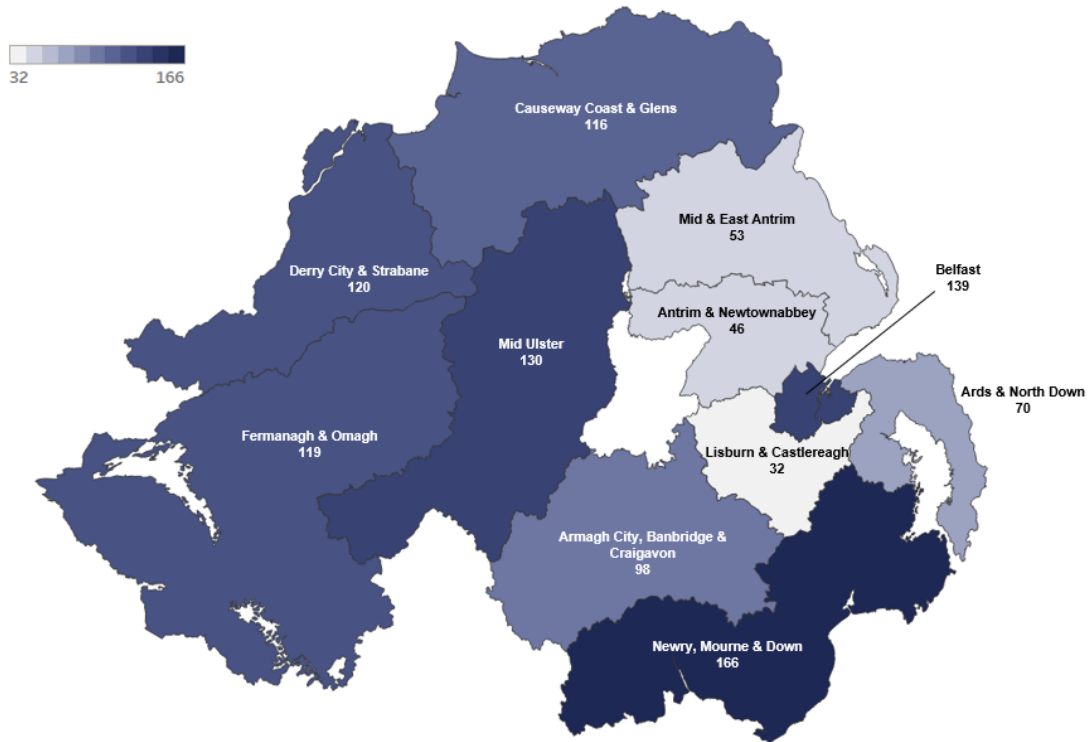

# Liquor licences at Local Government District (LGD) level

## Liquor licences held by public houses by LGD

## Liquor licences held by public houses per 10,000 of the population by LGD

# Liquor licences at District Electoral Area (DEA) level