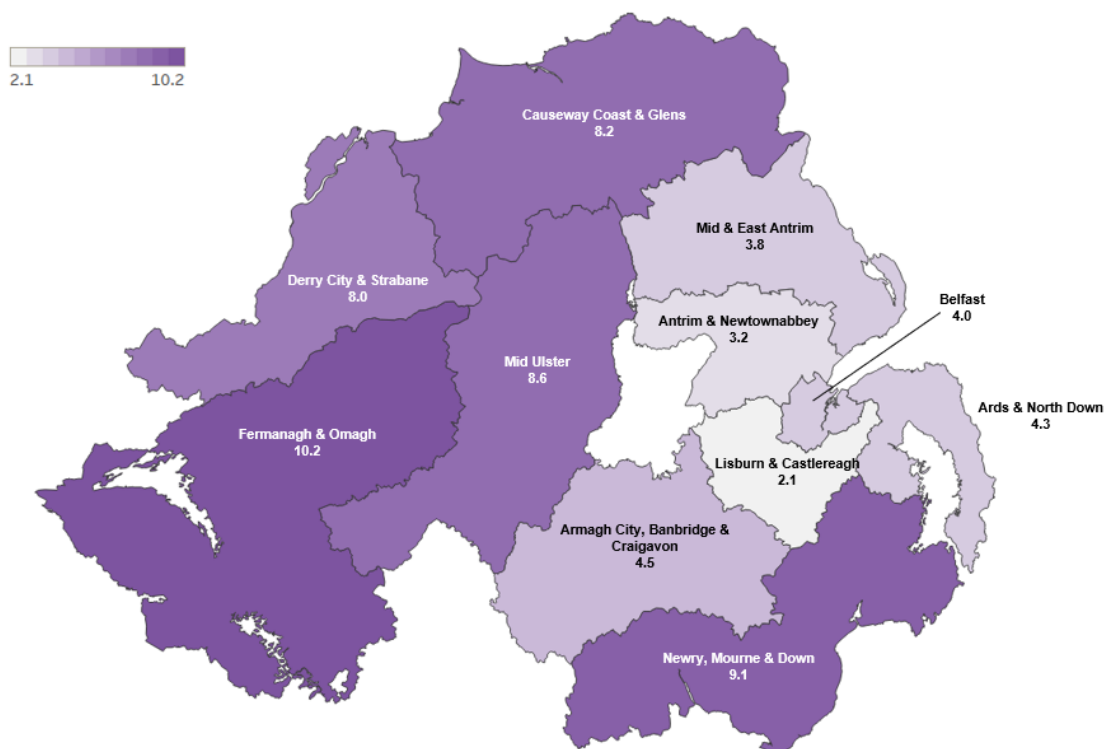

# Liquor licences at Local Government District (LGD) level

## Liquor licences held by public houses by LGD

## Liquor licences held by public houses per 10,000 of the population by LGD

# Liquor licences at District Electoral Area (DEA) level