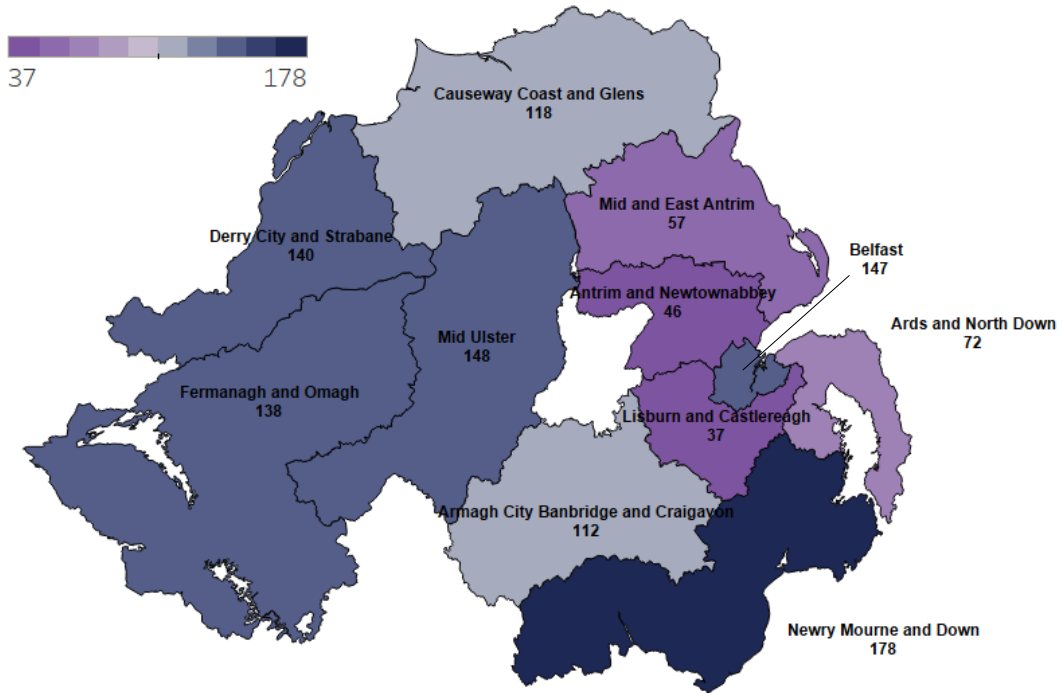

Liquor licences at Local Government District (LGD) level

Liquor licences held by public houses by LGD

Liquor licences held by public houses per 10,000 of population by LGD

Liquor licences at District Electoral Area (DEA) level

Liquor licences held by public houses by DEA

Liquor licences held by public houses per 10,000 of the population by DEA