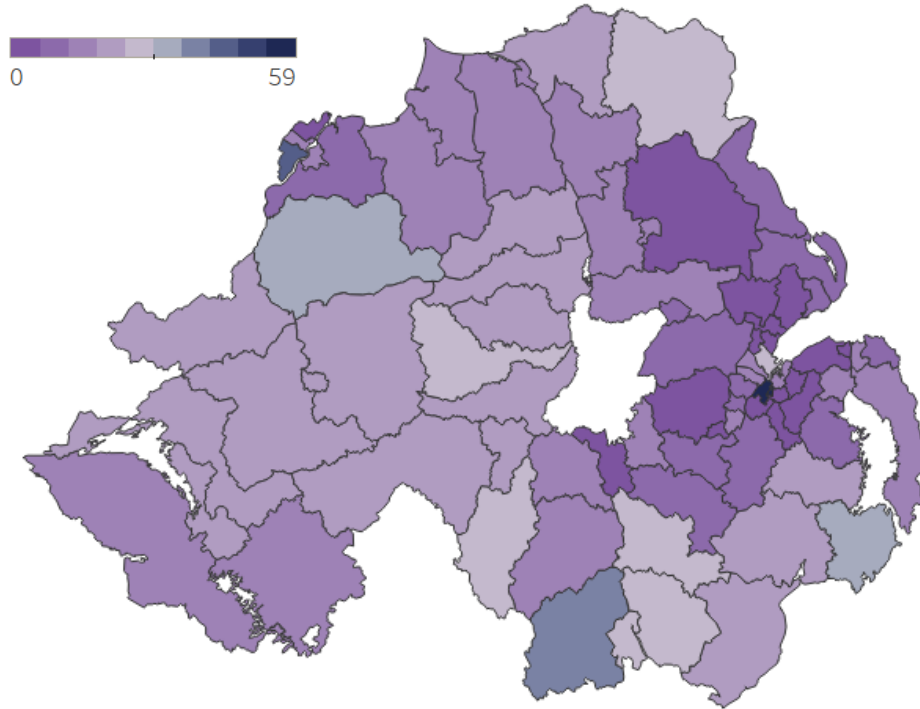

Liquor licences at Local Government District (LGD) level

Liquor licences held by public houses by LGD

Liquor licences held by public houses per 10,000 of population by LGD

Liquor licences at District Electoral Area (DEA) level

Liquor licences held by public houses by DEA

Liquor licences held by public houses per 10,000 of the population by DEA