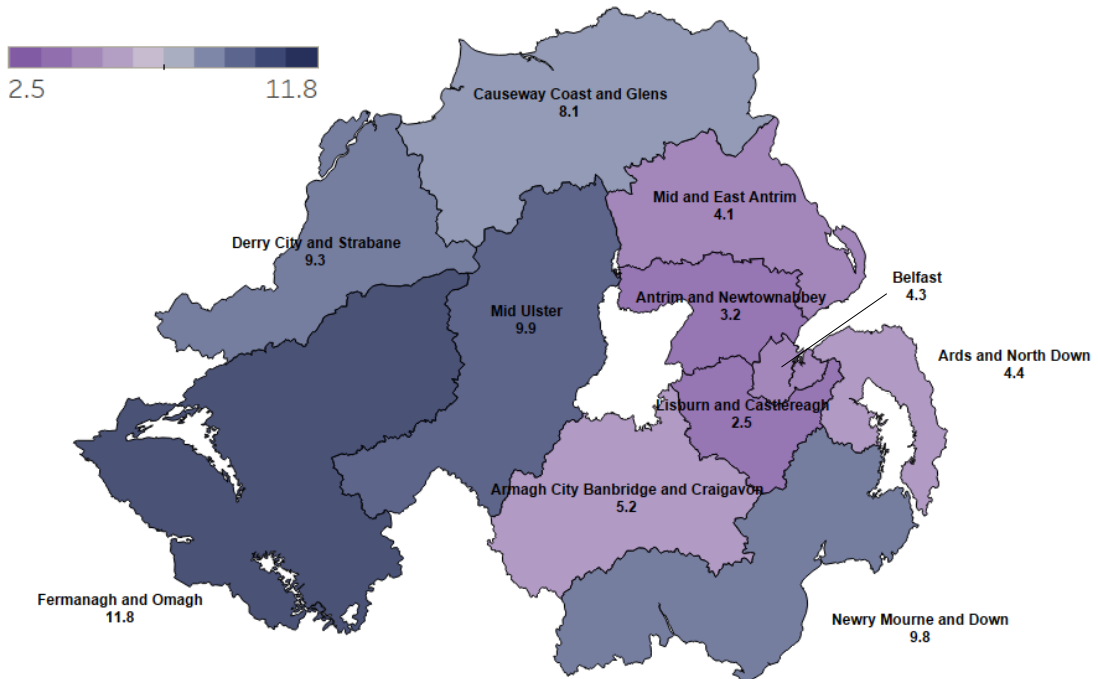

Liquor licences at Local Government District (LGD) level

Liquor licences held by public houses by LGD

Liquor licences held by public houses per 10,000 of population by LGD

Liquor licences at District Electoral Area (DEA) level

Liquor licences held by public houses by DEA

Liquor licences held by public houses per 10,000 of the population by DEA