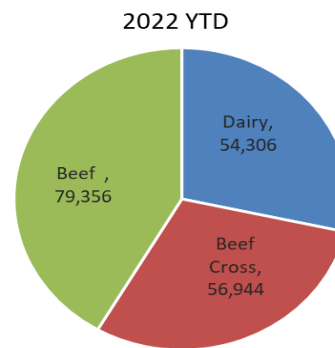

Total beef sired calf registrations

	2022	2023	
January	25,802	27,658	+7.2%
February	24,321	26,008	+6.9%
March	35,531	38,552	+8.5%
April	50,978	46,830	-8.1%
May	58,562		
June	38,616		
July	29,997		
August	24,880		
September	22,633		
October	23,245		
November	23,966		
December	19,123		
Total YTD	136,632	139,048	+1.8%