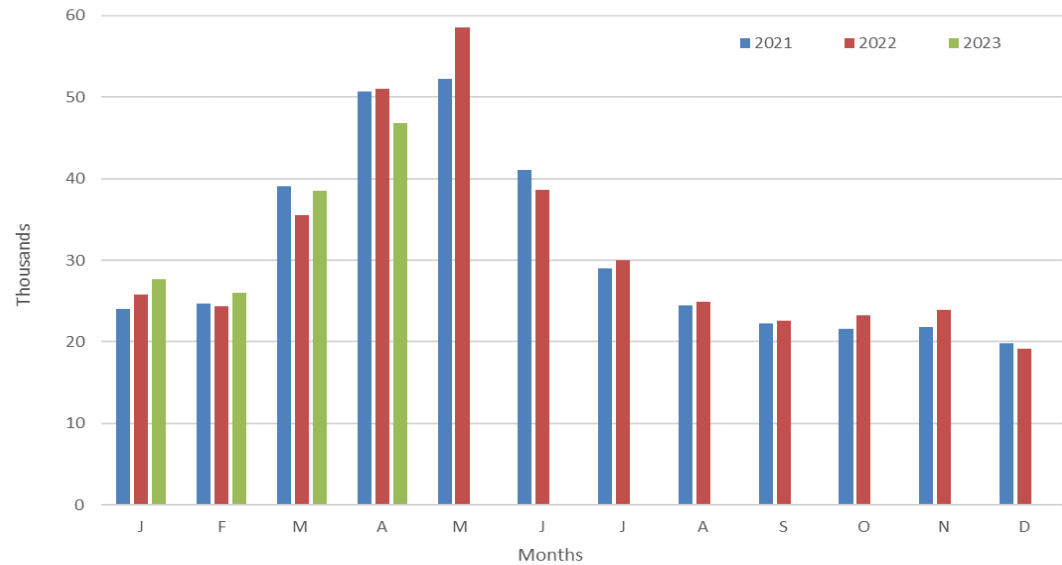

Total beef sired calf registrations

	2022	2023	
January	25,802	27,658	+7.2%
February	24,321	26,008	+6.9%
March	35,531	38,552	+8.5%
April	50,978	46,830	-8.1%
May	58,562		
June	38,616		
July	29,997		
August	24,880		
September	22,633		
October	23,245		
November	23,966		
December	19,123		
Total YTD	136,632	139,048	+1.8%