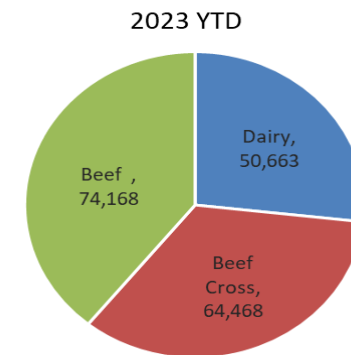

Total beef sired calf registrations

	2022	2023	
January	25,802	27,658	+7.2%
February	24,321	26,008	+6.9%
March	35,531	38,552	+8.5%
April	50,978	46,830	-8.1%
May	58,562		
June	38,616		
July	29,997		
August	24,880		
September	22,633		
October	23,245		
November	23,966		
December	19,123		
Total YTD	136,632	139,048	+1.8%