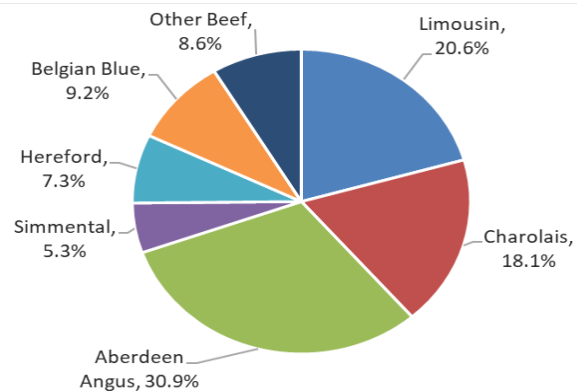

Total beef sired calf registrations

	2022	2023	
January	25,802	27,658	+7.2%
February	24,321	26,008	+6.9%
March	35,531	38,552	+8.5%
April	50,978	46,830	-8.1%
May	58,562		
June	38,616		
July	29,997		
August	24,880		
September	22,633		
October	23,245		
November	23,966		
December	19,123		
Total YTD	136,632	139,048	+1.8%