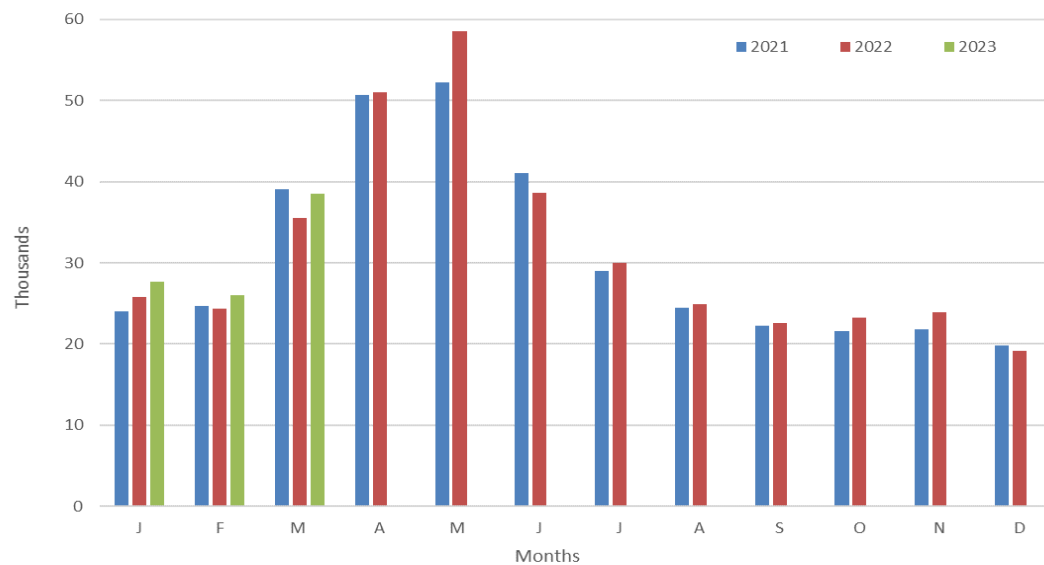

Title: Calf registrations Northern Ireland March 2023

Source: Livestock and Meat Commission/APHIS data

Date: 03 April 2023

Contact: bulletin@lmcni.com

Website: www.lmcni.com

Market Information Department

Total beef sired calf registrations

	2022	2023	
January	25,802	27,658	+7.2%
February	24,321	26,008	+6.9%
March	35,531	38,552	+8.5%
April	50,978		
May	58,562		
June	38,616		
July	29,997		
August	24,880		
September	22,633		
October	23,245		
November	23,966		
December	19,123		
Total YTD	85,654	92,218	+7.7%