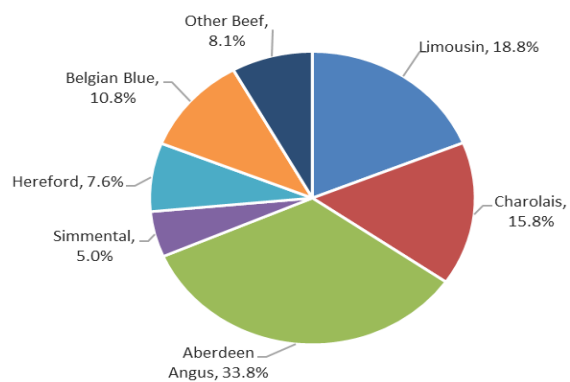

Title: Calf registrations Northern Ireland March 2023

Source: Livestock and Meat Commission/APHIS data

Date: 03 April 2023

Contact: bulletin@lmcni.com

Website: www.lmcni.com

Market Information Department

Total beef sired calf registrations

	2022	2023	
January	25,802	27,658	+7.2%
February	24,321	26,008	+6.9%
March	35,531	38,552	+8.5%
April	50,978		
May	58,562		
June	38,616		
July	29,997		
August	24,880		
September	22,633		
October	23,245		
November	23,966		
December	19,123		
Total YTD	85,654	92,218	+7.7%