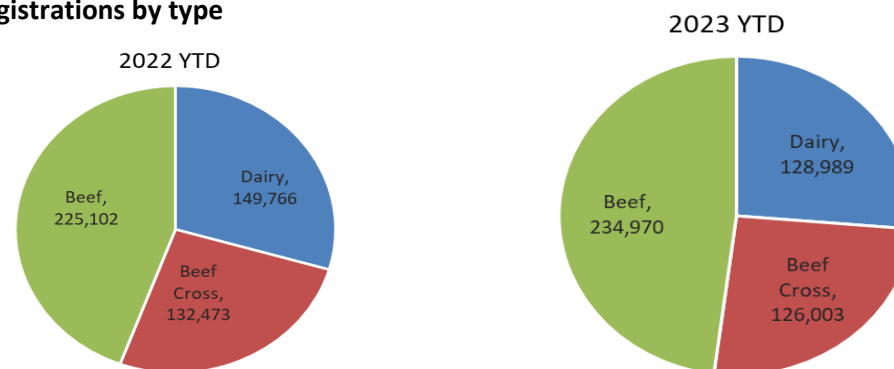

Calf registrations by type

LMC does not guarantee the accuracy or completeness of any third party information provided in or included with this publication.

LMC hereby disclaims any responsibility for error, omission or inaccuracy in the information, misinterpretation or any other loss, disappointment, negligence or damage caused by reliance on third party information.