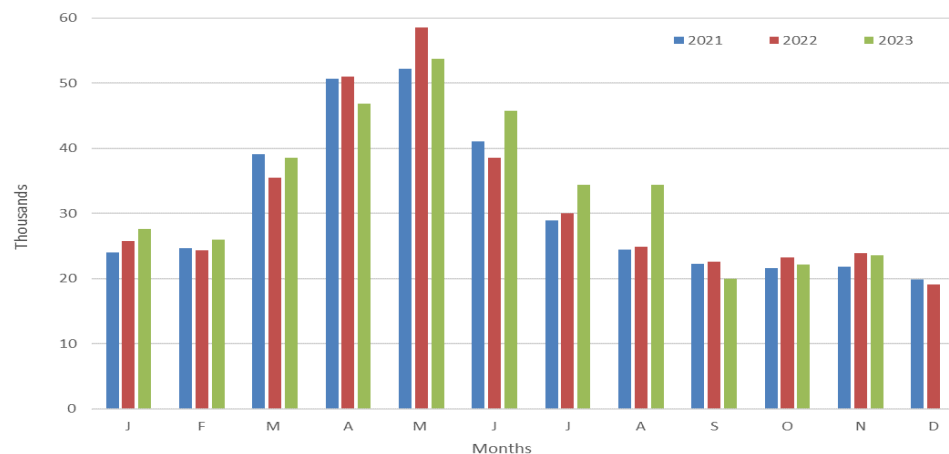

Total beef sired calf registrations

	2022	2023	
January	25,802	27,658	+7.2%
February	24,321	26,008	+6.9%
March	35,531	38,552	+8.5%
April	50,978	46,830	-8.1%
May	58,562	53,798	-8.1%
June	38,616	45,734	+18.4%
July	29,997	34,369	+14.6%
August	24,880	27,248	+9.5%
September	22,633	20,032	-11.5%
October	23,245	22,128	-4.8%
November	23,966	23,557	-1.7%
December	19,123	19,457	0.0%
Total YTD	377,654	385,037	2.0%