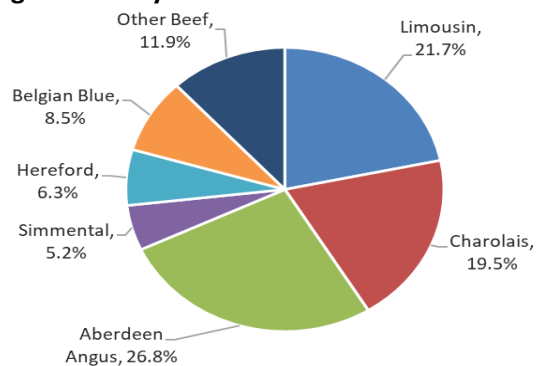

Beef sired registration by breed