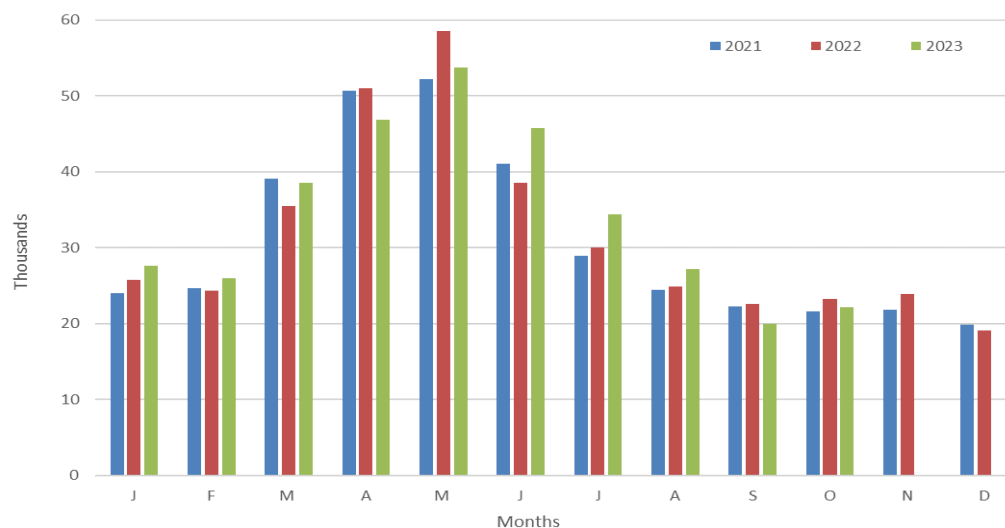

Total beef sired calf registrations

	2022	2023	
January	25,802	27,658	+7.2%
February	24,321	26,008	+6.9%
March	35,531	38,552	+8.5%
April	50,978	46,830	-8.1%
May	58,562	53,798	-8.1%
June	38,616	45,734	+18.4%
July	29,997	34,369	+14.6%
August	24,880	27,248	+9.5%
September	22,633	20,032	-11.5%
October	23,245	22,128	-4.8%
November	23,966		
December	19,123		
Total YTD	334,565	342,357	2.3%