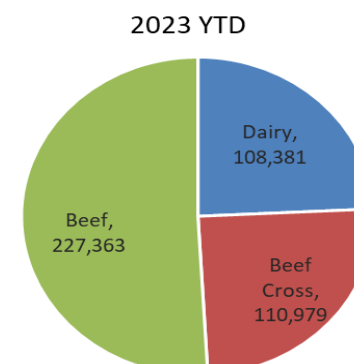

Total beef sired calf registrations

	2022	2023	
January	25,802	27,658	+7.2%
February	24,321	26,008	+6.9%
March	35,531	38,552	+8.5%
April	50,978	46,830	-8.1%
May	58,562	53,798	-8.1%
June	38,616	45,734	+18.4%
July	29,997	34,369	+14.6%
August	24,880	27,248	+9.5%
September	22,633	20,032	-11.5%
October	23,245	22,128	-4.8%
November	23,966		
December	19,123		
Total YTD	334,565	342,357	2.3%