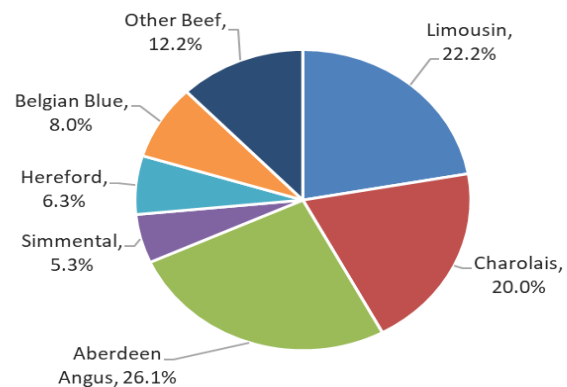

Total beef sired calf registrations

	2022	2023	
January	25,802	27,658	+7.2%
February	24,321	26,008	+6.9%
March	35,531	38,552	+8.5%
April	50,978	46,830	-8.1%
May	58,562	53,798	-8.1%
June	38,616	45,734	+18.4%
July	29,997	34,369	+14.6%
August	24,880	27,248	+9.5%
September	22,633	20,032	-11.5%
October	23,245	22,128	-4.8%
November	23,966		
December	19,123		
Total YTD	334,565	342,357	2.3%