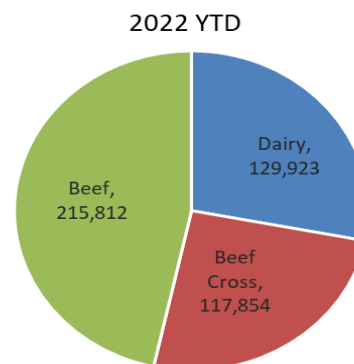

Total beef sired calf registrations

	2022	2023	
January	25,802	27,658	+7.2%
February	24,321	26,008	+6.9%
March	35,531	38,552	+8.5%
April	50,978	46,830	-8.1%
May	58,562	53,798	-8.1%
June	38,616	45,734	+18.4%
July	29,997	34,369	+14.6%
August	24,880	27,248	+9.5%
September	22,633	20,032	-11.5%
October	23,245	22,128	-4.8%
November	23,966		
December	19,123		
Total YTD	334,565	342,357	2.3%