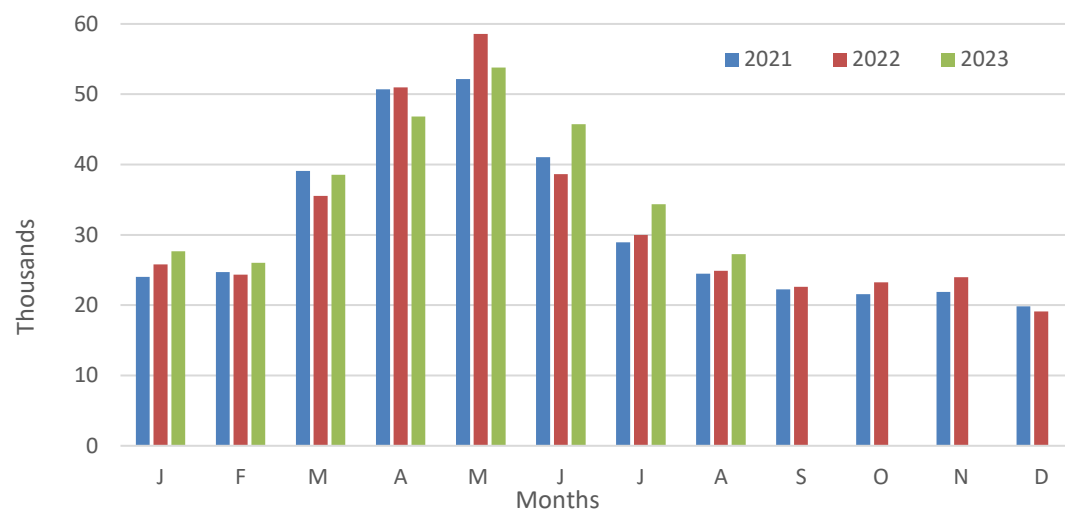

Total beef sired calf registrations

	2022	2023	
January	25,802	27,658	+7.2%
February	24,321	26,008	+6.9%
March	35,531	38,552	+8.5%
April	50,978	46,830	-8.1%
May	58,562	53,798	-8.1%
June	38,616	45,734	+18.4%
July	29,997	34,369	+14.6%
August	24,880	27,248	+9.5%
September	22,633		
October	23,245		
November	23,966		
December	19,123		
Total YTD	233,810	238,580	2.0%