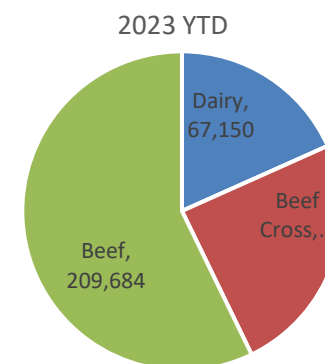

Total beef sired calf registrations

	2022	2023	
January	25,802	27,658	+7.2%
February	24,321	26,008	+6.9%
March	35,531	38,552	+8.5%
April	50,978	46,830	-8.1%
May	58,562	53,798	-8.1%
June	38,616	45,734	+18.4%
July	29,997	34,369	+14.6%
August	24,880	27,248	+9.5%
September	22,633		
October	23,245		
November	23,966		
December	19,123		
Total YTD	233,810	238,580	2.0%