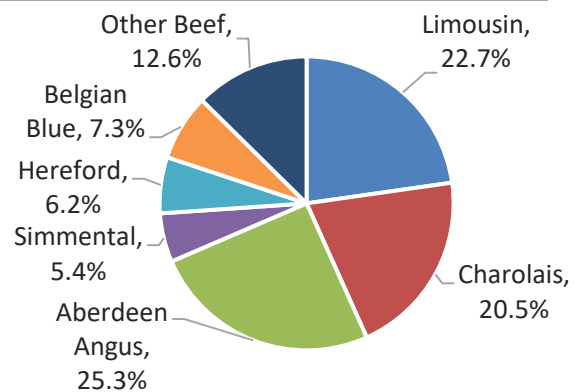

Total beef sired calf registrations

	2022	2023	
January	25,802	27,658	+7.2%
February	24,321	26,008	+6.9%
March	35,531	38,552	+8.5%
April	50,978	46,830	-8.1%
May	58,562	53,798	-8.1%
June	38,616	45,734	+18.4%
July	29,997	34,369	+14.6%
August	24,880	27,248	+9.5%
September	22,633		
October	23,245		
November	23,966		
December	19,123		
Total YTD	233,810	238,580	2.0%