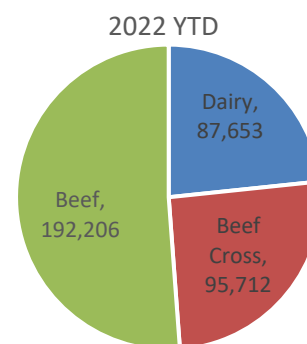

Total beef sired calf registrations

	2022	2023	
January	25,802	27,658	+7.2%
February	24,321	26,008	+6.9%
March	35,531	38,552	+8.5%
April	50,978	46,830	-8.1%
May	58,562	53,798	-8.1%
June	38,616	45,734	+18.4%
July	29,997	34,369	+14.6%
August	24,880	27,248	+9.5%
September	22,633		
October	23,245		
November	23,966		
December	19,123		
Total YTD	233,810	238,580	2.0%