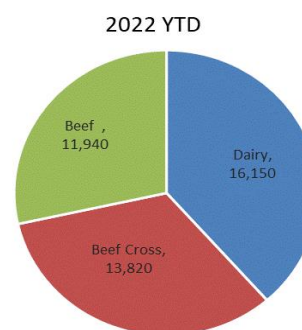

Total beef sired calf registrations

	2022	2023	% Difference
January	25,802	27,658	+7.2%
February	24,321		
March	35,531		
April	50,978		
May	58,562		
June	38,616		
July	29,997		
August	24,880		
September	22,633		
October	23,245		
November	23,966		
December	19,123		
Total YTD	25,802	27,658	7.2%