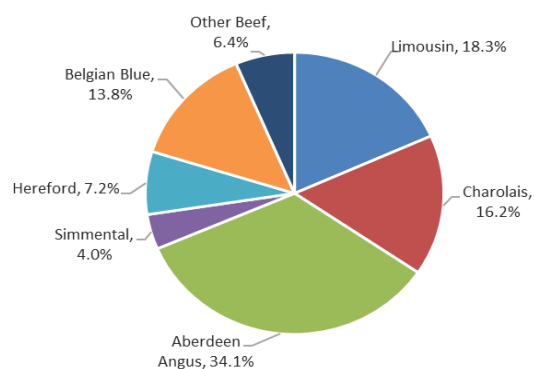

Total beef sired calf registrations

	2022	2023	% Difference
January	25,802	27,658	+7.2%
February	24,321		
March	35,531		
April	50,978		
May	58,562		
June	38,616		
July	29,997		
August	24,880		
September	22,633		
October	23,245		
November	23,966		
December	19,123		
Total YTD	25,802	27,658	7.2%