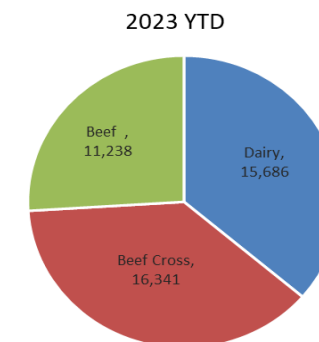

Total beef sired calf registrations

	2022	2023	% Difference
January	25,802	27,658	+7.2%
February	24,321		
March	35,531		
April	50,978		
May	58,562		
June	38,616		
July	29,997		
August	24,880		
September	22,633		
October	23,245		
November	23,966		
December	19,123		
Total YTD	25,802	27,658	7.2%