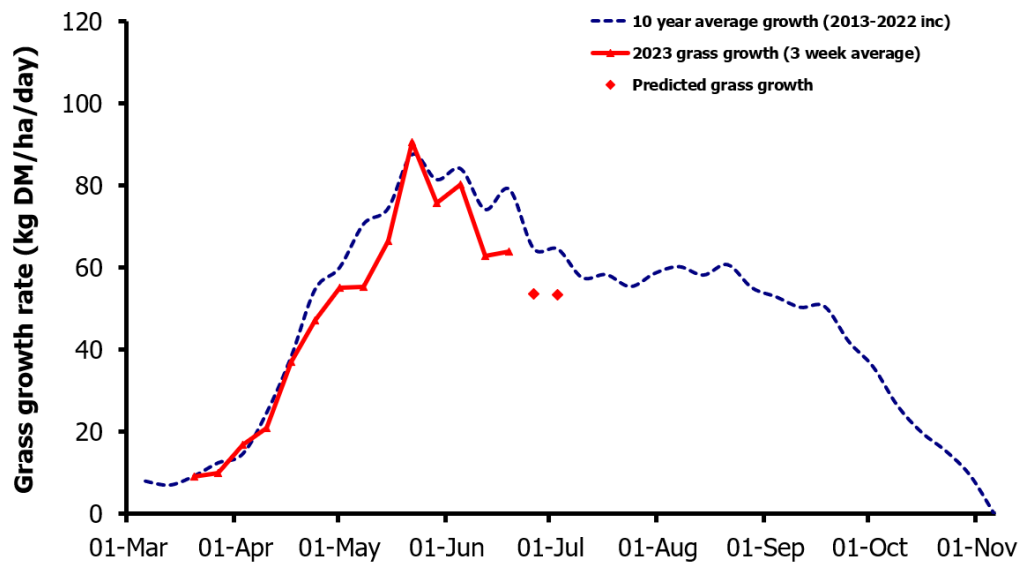

Week Beginning 19th June 2023

MANAGEMENT NOTES:

- Grass growth has been incredibly variable across GrassCheck farms this week, ranging from 7 to 93 kg DM/ha/day, in part due to the large variation in rainfall across the province, with soil moisture deficits still high for many.
- As grass growth starts to respond, continue to measure weekly and manage demand to identify if/when additional supplement can be reduced or not.
- Where there is grass, quality and stem content are an issue. Topping or pre-mowing may be an option, however this is only advisable for a small area as it will curtail growth and no one knows how much rain will fall. Pre-mowing will reduce diet quality, by removing the animal's ability to select

Value of Grass		Grass Quality	
Dairy – maintenance plus (M+) (kg/cow/day)*	17.8	DM (%)	21.4
Growing animals – daily live weight gain (kg/head/day)**	0.99	CP (% DM)	14.5
*M+ calculated assuming: 650kg cow, and 15 kg DMI. Maintenance=75 MJ/day, 5.3 MJ/kg milk **Beef daily gain assuming: 300 kg beef steer, and 6.6 kg DMI. Maintenance=35 MJ/day, 40 MJ/kg gain		WSC (% DM)	16.9
		ME (MJ/kg DM)	11.3