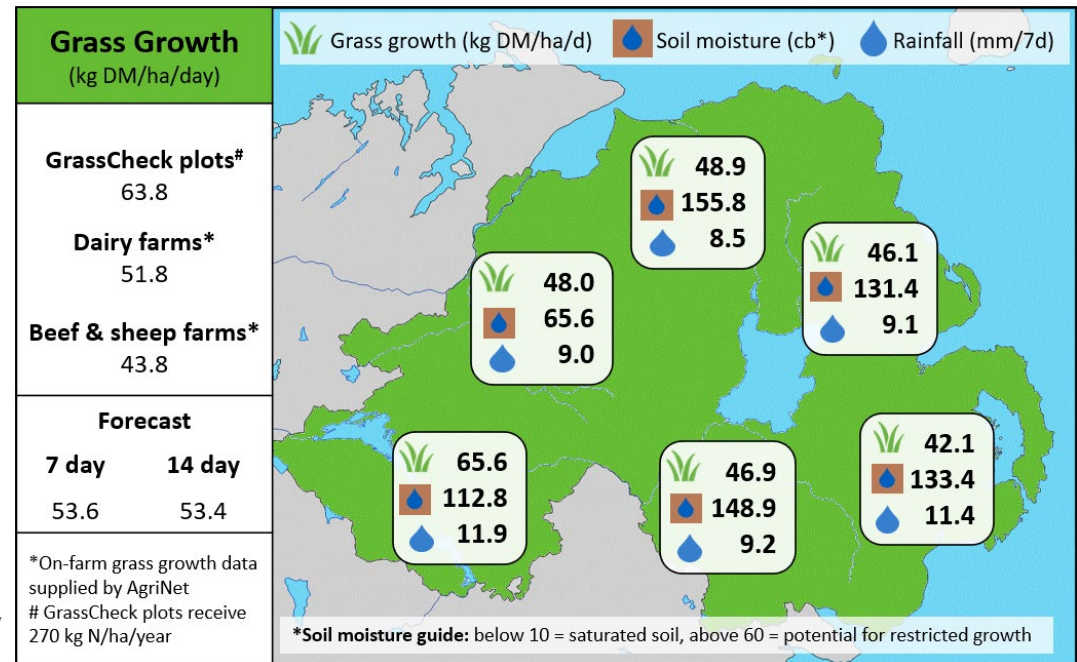

Week Beginning 19th June 2023

MANAGEMENT NOTES:

- Grass growth has been incredibly variable across GrassCheck farms this week, ranging from 7 to 93 kg DM/ha/day, in part due to the large variation in rainfall across the province, with soil moisture deficits still high for many.
- As grass growth starts to respond, continue to measure weekly and manage demand to identify if/when additional supplement can be reduced or not.
- Where there is grass, quality and stem content are an issue. Topping or pre-mowing may be an option, however this is only advisable for a small area as it will curtail growth and no one knows how much rain will fall. Pre-mowing will reduce diet quality, by removing the animal's ability to select

Value of Grass		Grass Quality	
Dairy – maintenance plus (M+) (kg/cow/day)*	17.8	DM (%)	21.4
Growing animals – daily live weight gain (kg/head/day)**	0.99	CP (% DM)	14.5
*M+ calculated assuming: 650kg cow, and 15 kg DMI. Maintenance=75 MJ/day, 5.3 MJ/kg milk **Beef daily gain assuming: 300 kg beef steer, and 6.6 kg DMI. Maintenance=35 MJ/day, 40 MJ/kg gain		WSC (% DM)	16.9
		ME (MJ/kg DM)	11.3