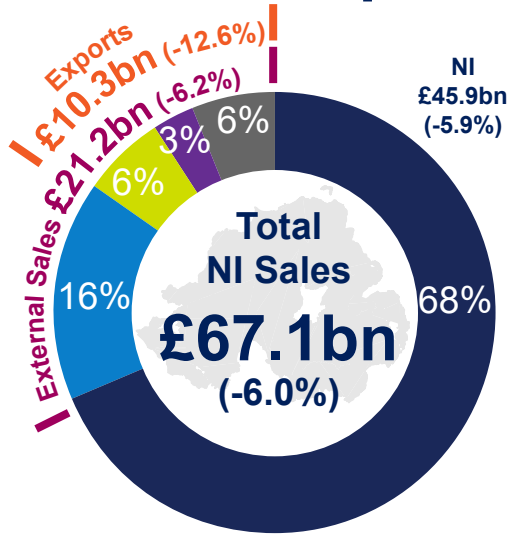

Northern Ireland Trade 2020/2021

NI: Northern Ireland IE: Ireland GB: Great Britain REU: Rest of Europe ROW: Rest of World

NI Sales & Exports¹

Goods & Services¹

Exports of Goods²

Top 5 Partner Countries

Imports of Goods²

Top 5 Commodities