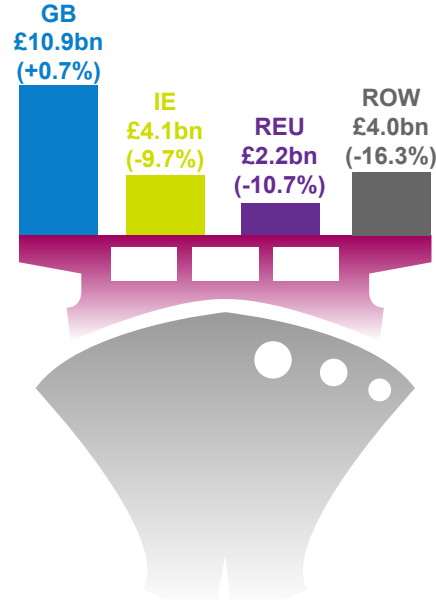

Northern Ireland Trade 2020/2021

NI: Northern Ireland IE: Ireland GB: Great Britain REU: Rest of Europe ROW: Rest of World

NI Sales & Exports¹

Goods & Services¹

Exports of Goods²

Top 5 Partner Countries

Imports of Goods²

Top 5 Commodities