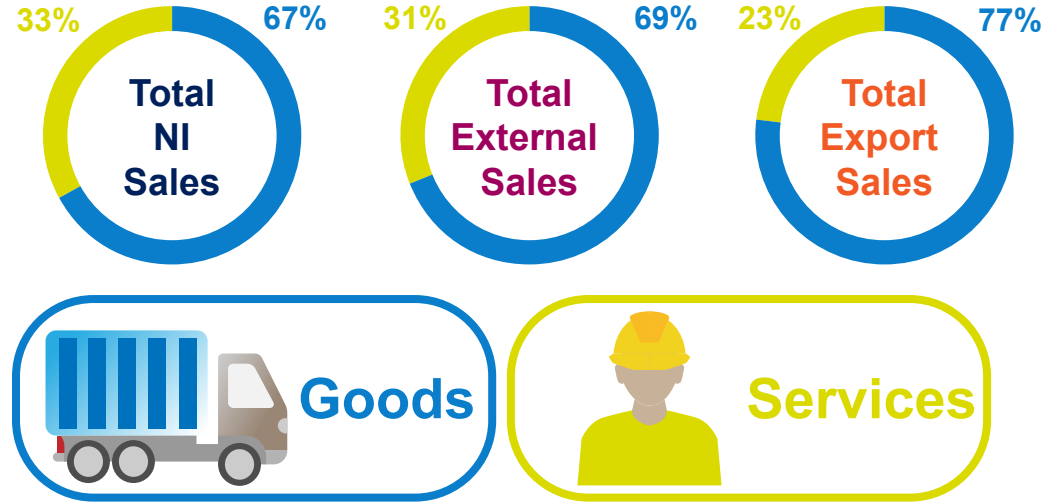

Northern Ireland Trade 2020/2021

NI: Northern Ireland IE: Ireland GB: Great Britain REU: Rest of Europe ROW: Rest of World

NI Sales & Exports¹

Goods & Services¹

Exports of Goods²

Top 5 Partner Countries

Imports of Goods²

Top 5 Commodities