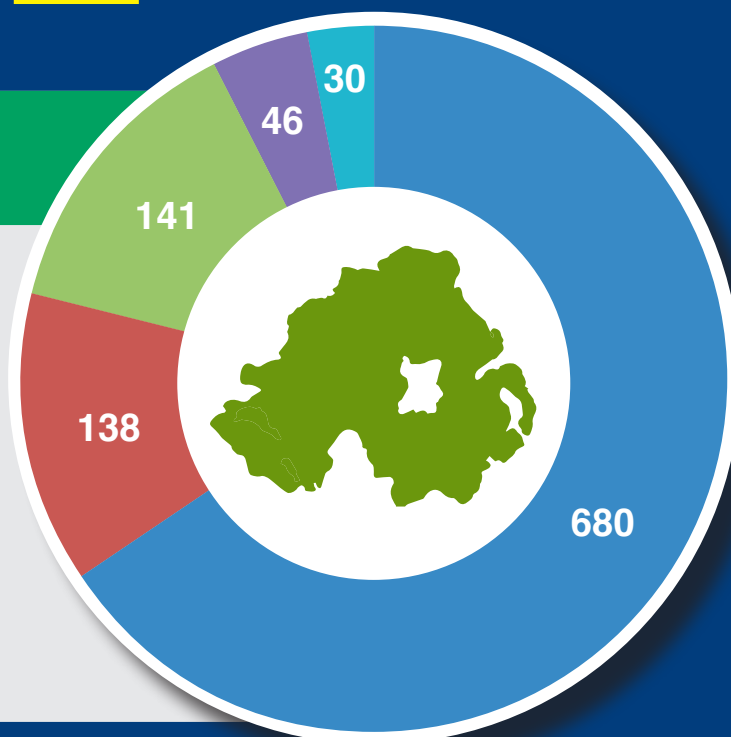

Provisional results of the NI Agricultural Census, June 2021

Dairy Cows **2%**

Beef Cows **1%**

Breeding Ewes **2%**

**Total Area Farmed
1,035,642 Hectares**

- Grass over 5 yrs old
- Grass under 5 yrs old
- Rough Grazing excl. Common Grazing
- Total Crops
- Other Land

Figures per '000 (thousand)

Sustainability at the heart of a living, working, active landscape valued by everyone.

Department of
**Agriculture, Environment
and Rural Affairs**

www.daera-ni.gov.uk

**INVESTORS
IN PEOPLE**