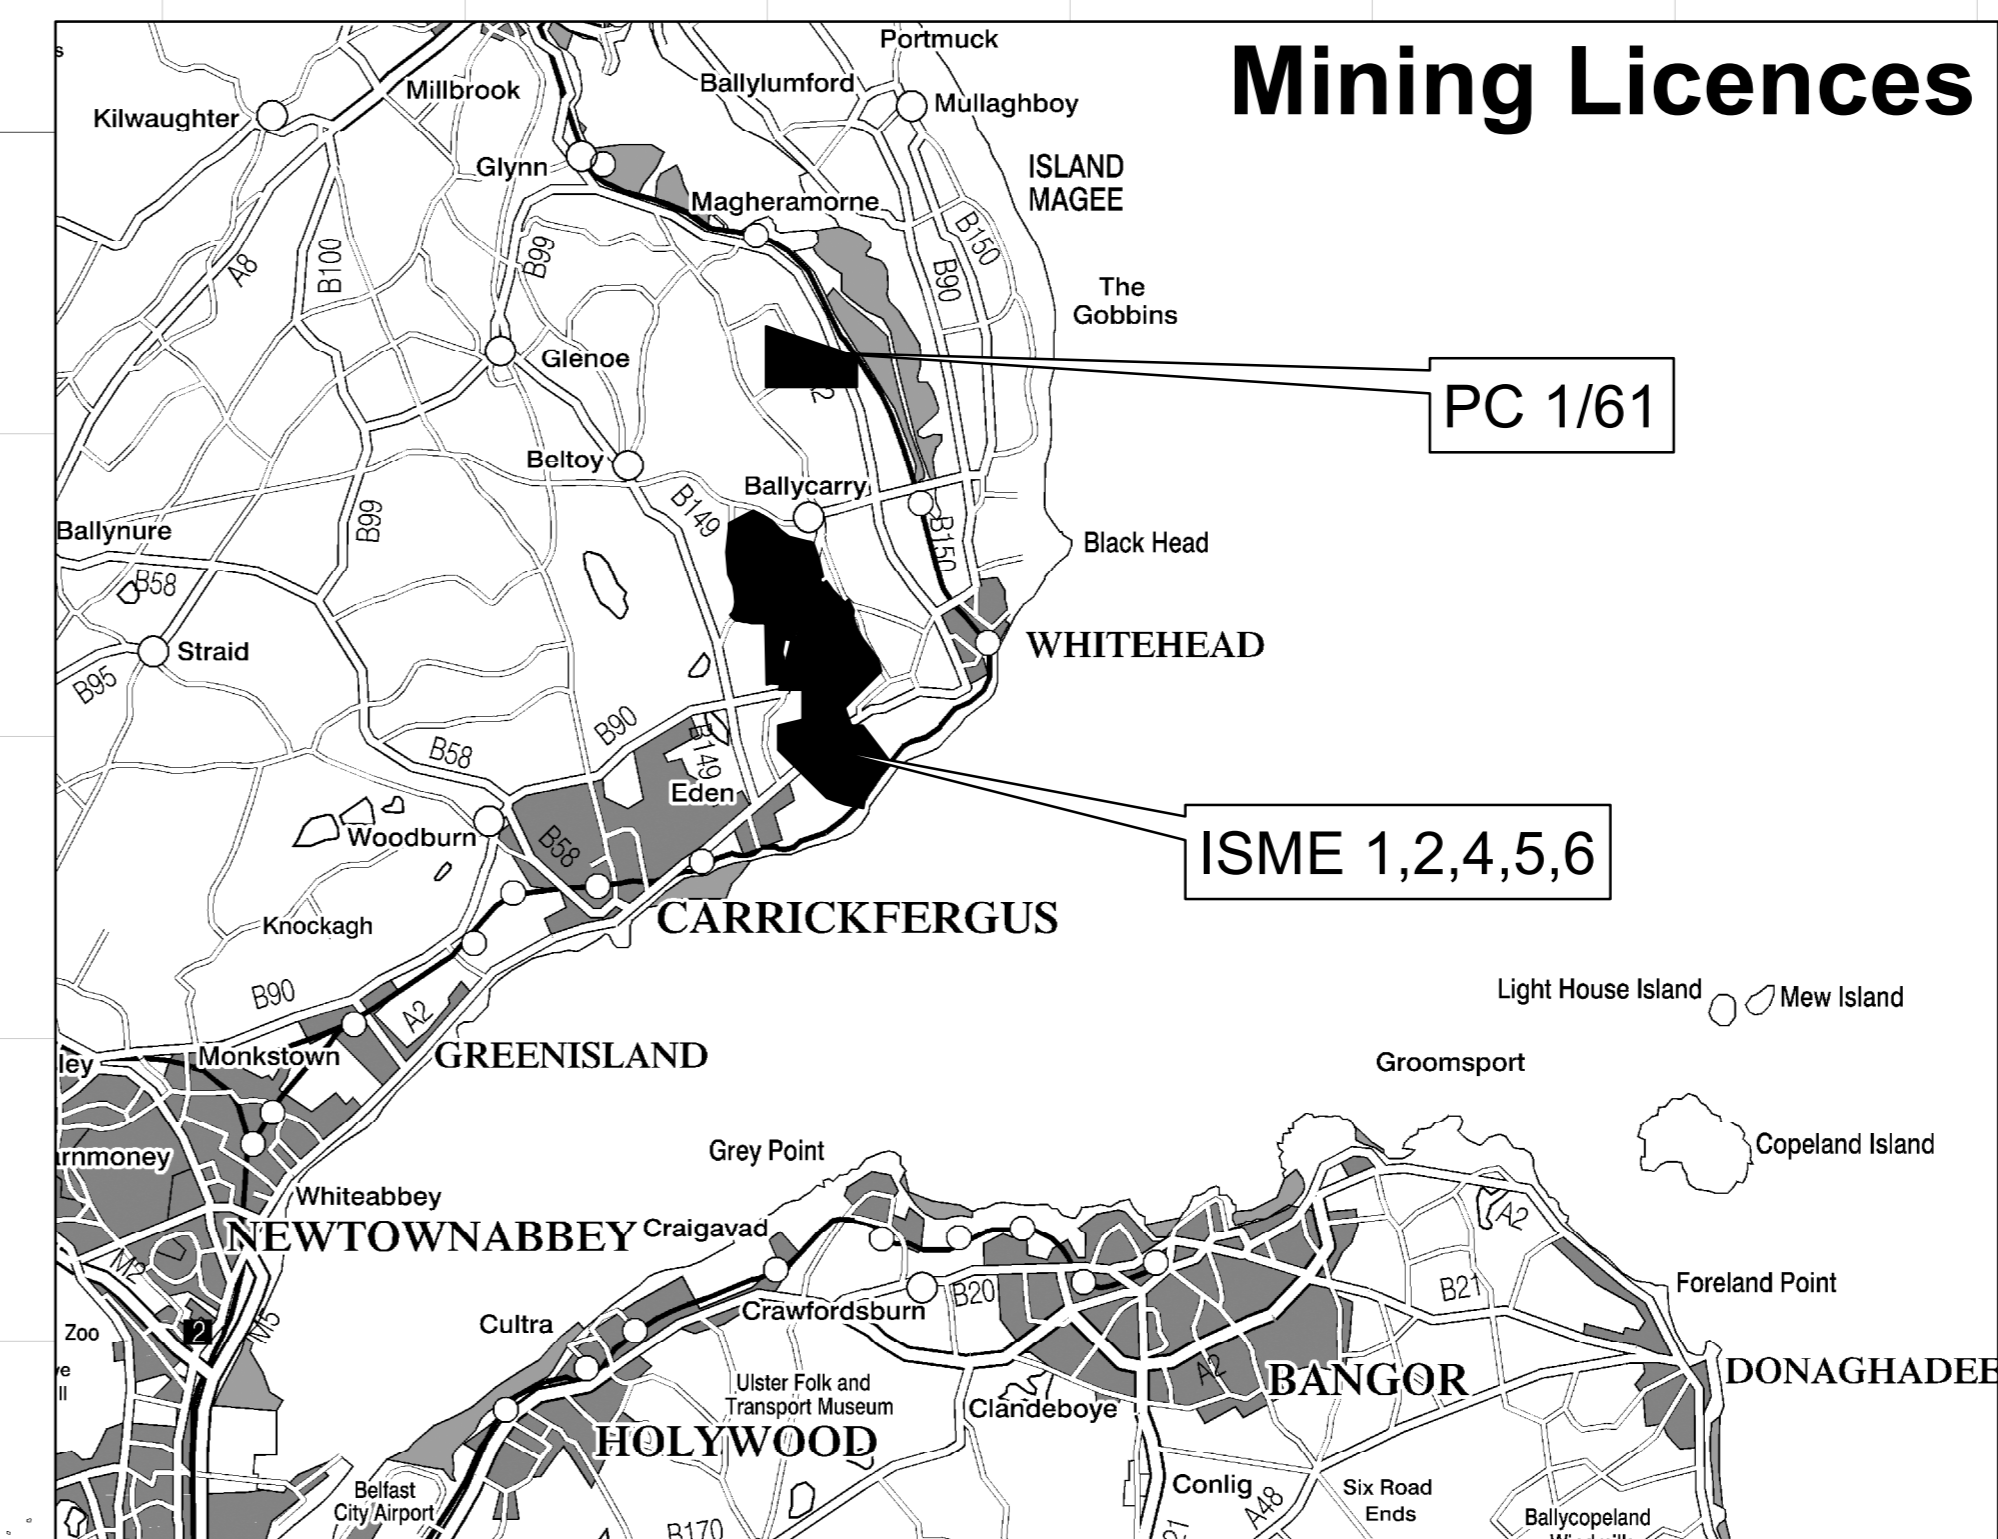

Mineral Prospecting Licences

Exploration and Mining Activity
Northern Ireland
January 2020

- Prospecting Licence Area
- Prospecting Licence Application

DfE Licence Number	Licencee	Minerals	Name
C 1/19	Conroy Gold and Natural Resources	All minerals	Keady
C 3/19	Conroy Gold and Natural Resources	All minerals	Newtownhamilton
DG 3/19	Dalradian Gold	All minerals	Strabane
DG 4/19	Dalradian Gold	All minerals	Plumbridge
DG 5/16	Dalradian Gold	All minerals	Claudy
DG 6/16	Dalradian Gold	All minerals	Dungiven
IMSL 1/15	Islandmagee Energy Storage	Halite	Islandmagee
ISME 1,2,4,5,6	Irish Salt Mining and Exploration	Halite	Kilroot
KDR 1/19	Karelian Diamond Resources	Diamonds and Base Metals	Colebrooke
KOZ 1/16	Koza Gold	All minerals	Slieve Gallion
MCT 1/16	Mountcastle Trust	All minerals	Drumlegagh
OM 1/16	Flintridge Resources	Pb, Cu, Zn, pyrite	Lack
OM 4/19	Flintridge Resources	Pb, Cu, Zn, pyrite	Killeter
PC 1/61	LaFarge Cement	Chalk	Magheramourne
DfE Application Number	Licencee	Minerals	Name
MPLA1	Dalradian Gold	All minerals	Rousky
MPLA2	Dalradian Gold	All minerals	Creggan