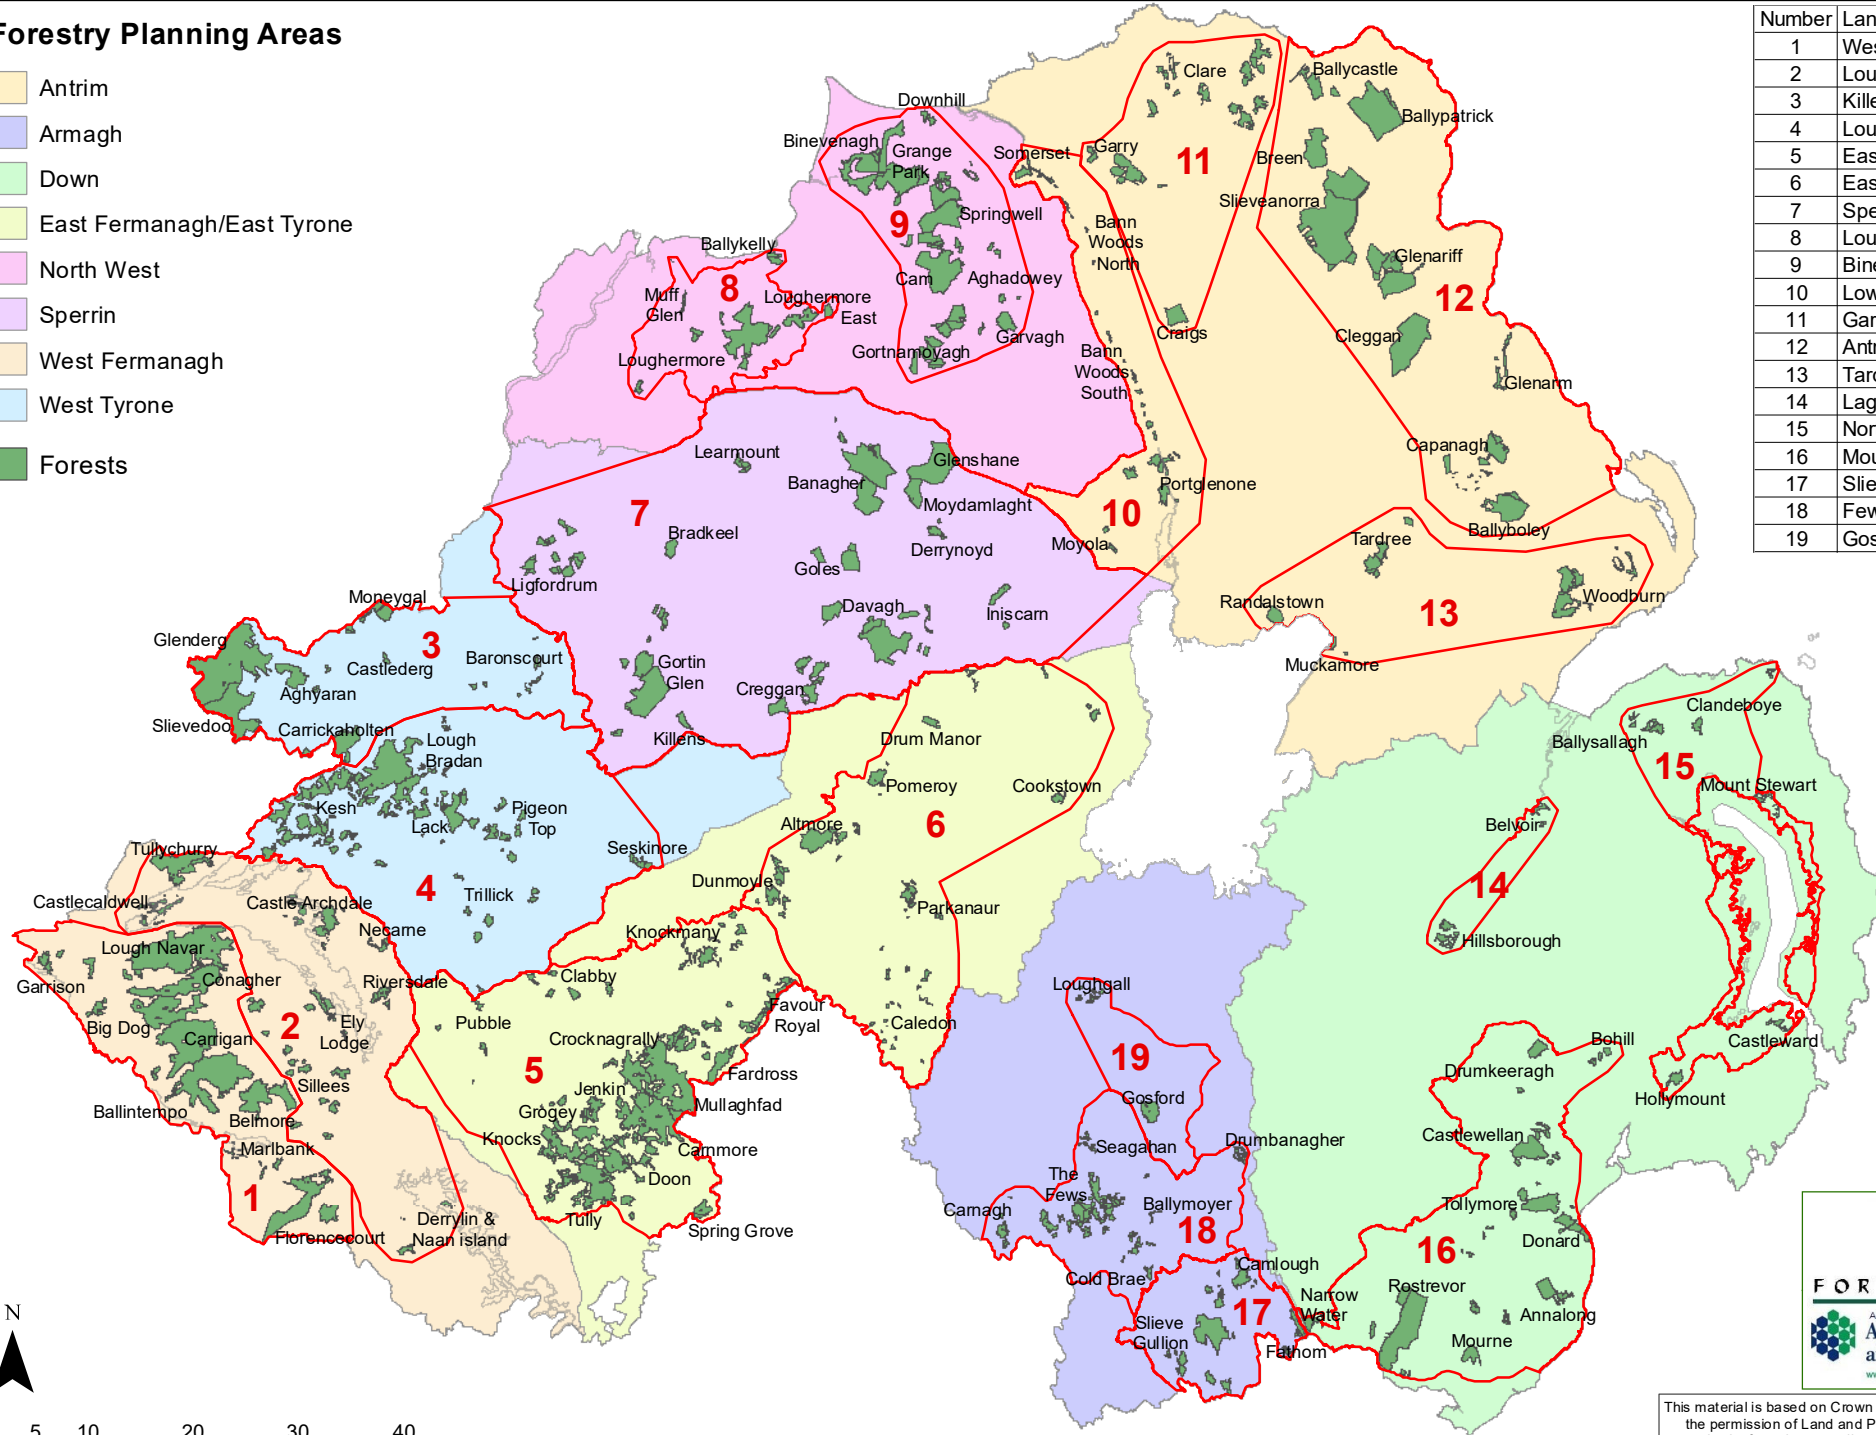

# Forestry Planning Areas

- Antrim
- Armagh
- Down
- East Fermanagh/East Tyrone
- North West
- Sperrin
- West Fermanagh
- West Tyrone
- Forests

Number	Landscape unit
1	West Fermanagh Uplands
2	Lough Erne
3	Killeter
4	Lough Bradan
5	East Fermanagh
6	East Tyrone
7	Sperrin
8	Loughermore
9	Binevenagh
10	Lower bann
11	Garry
12	Antrim Hills and Glens
13	Tardree
14	Lagan Valley
15	North Down and Strangford
16	Mourne
17	Slieve Gullion
18	Fews
19	Gosford